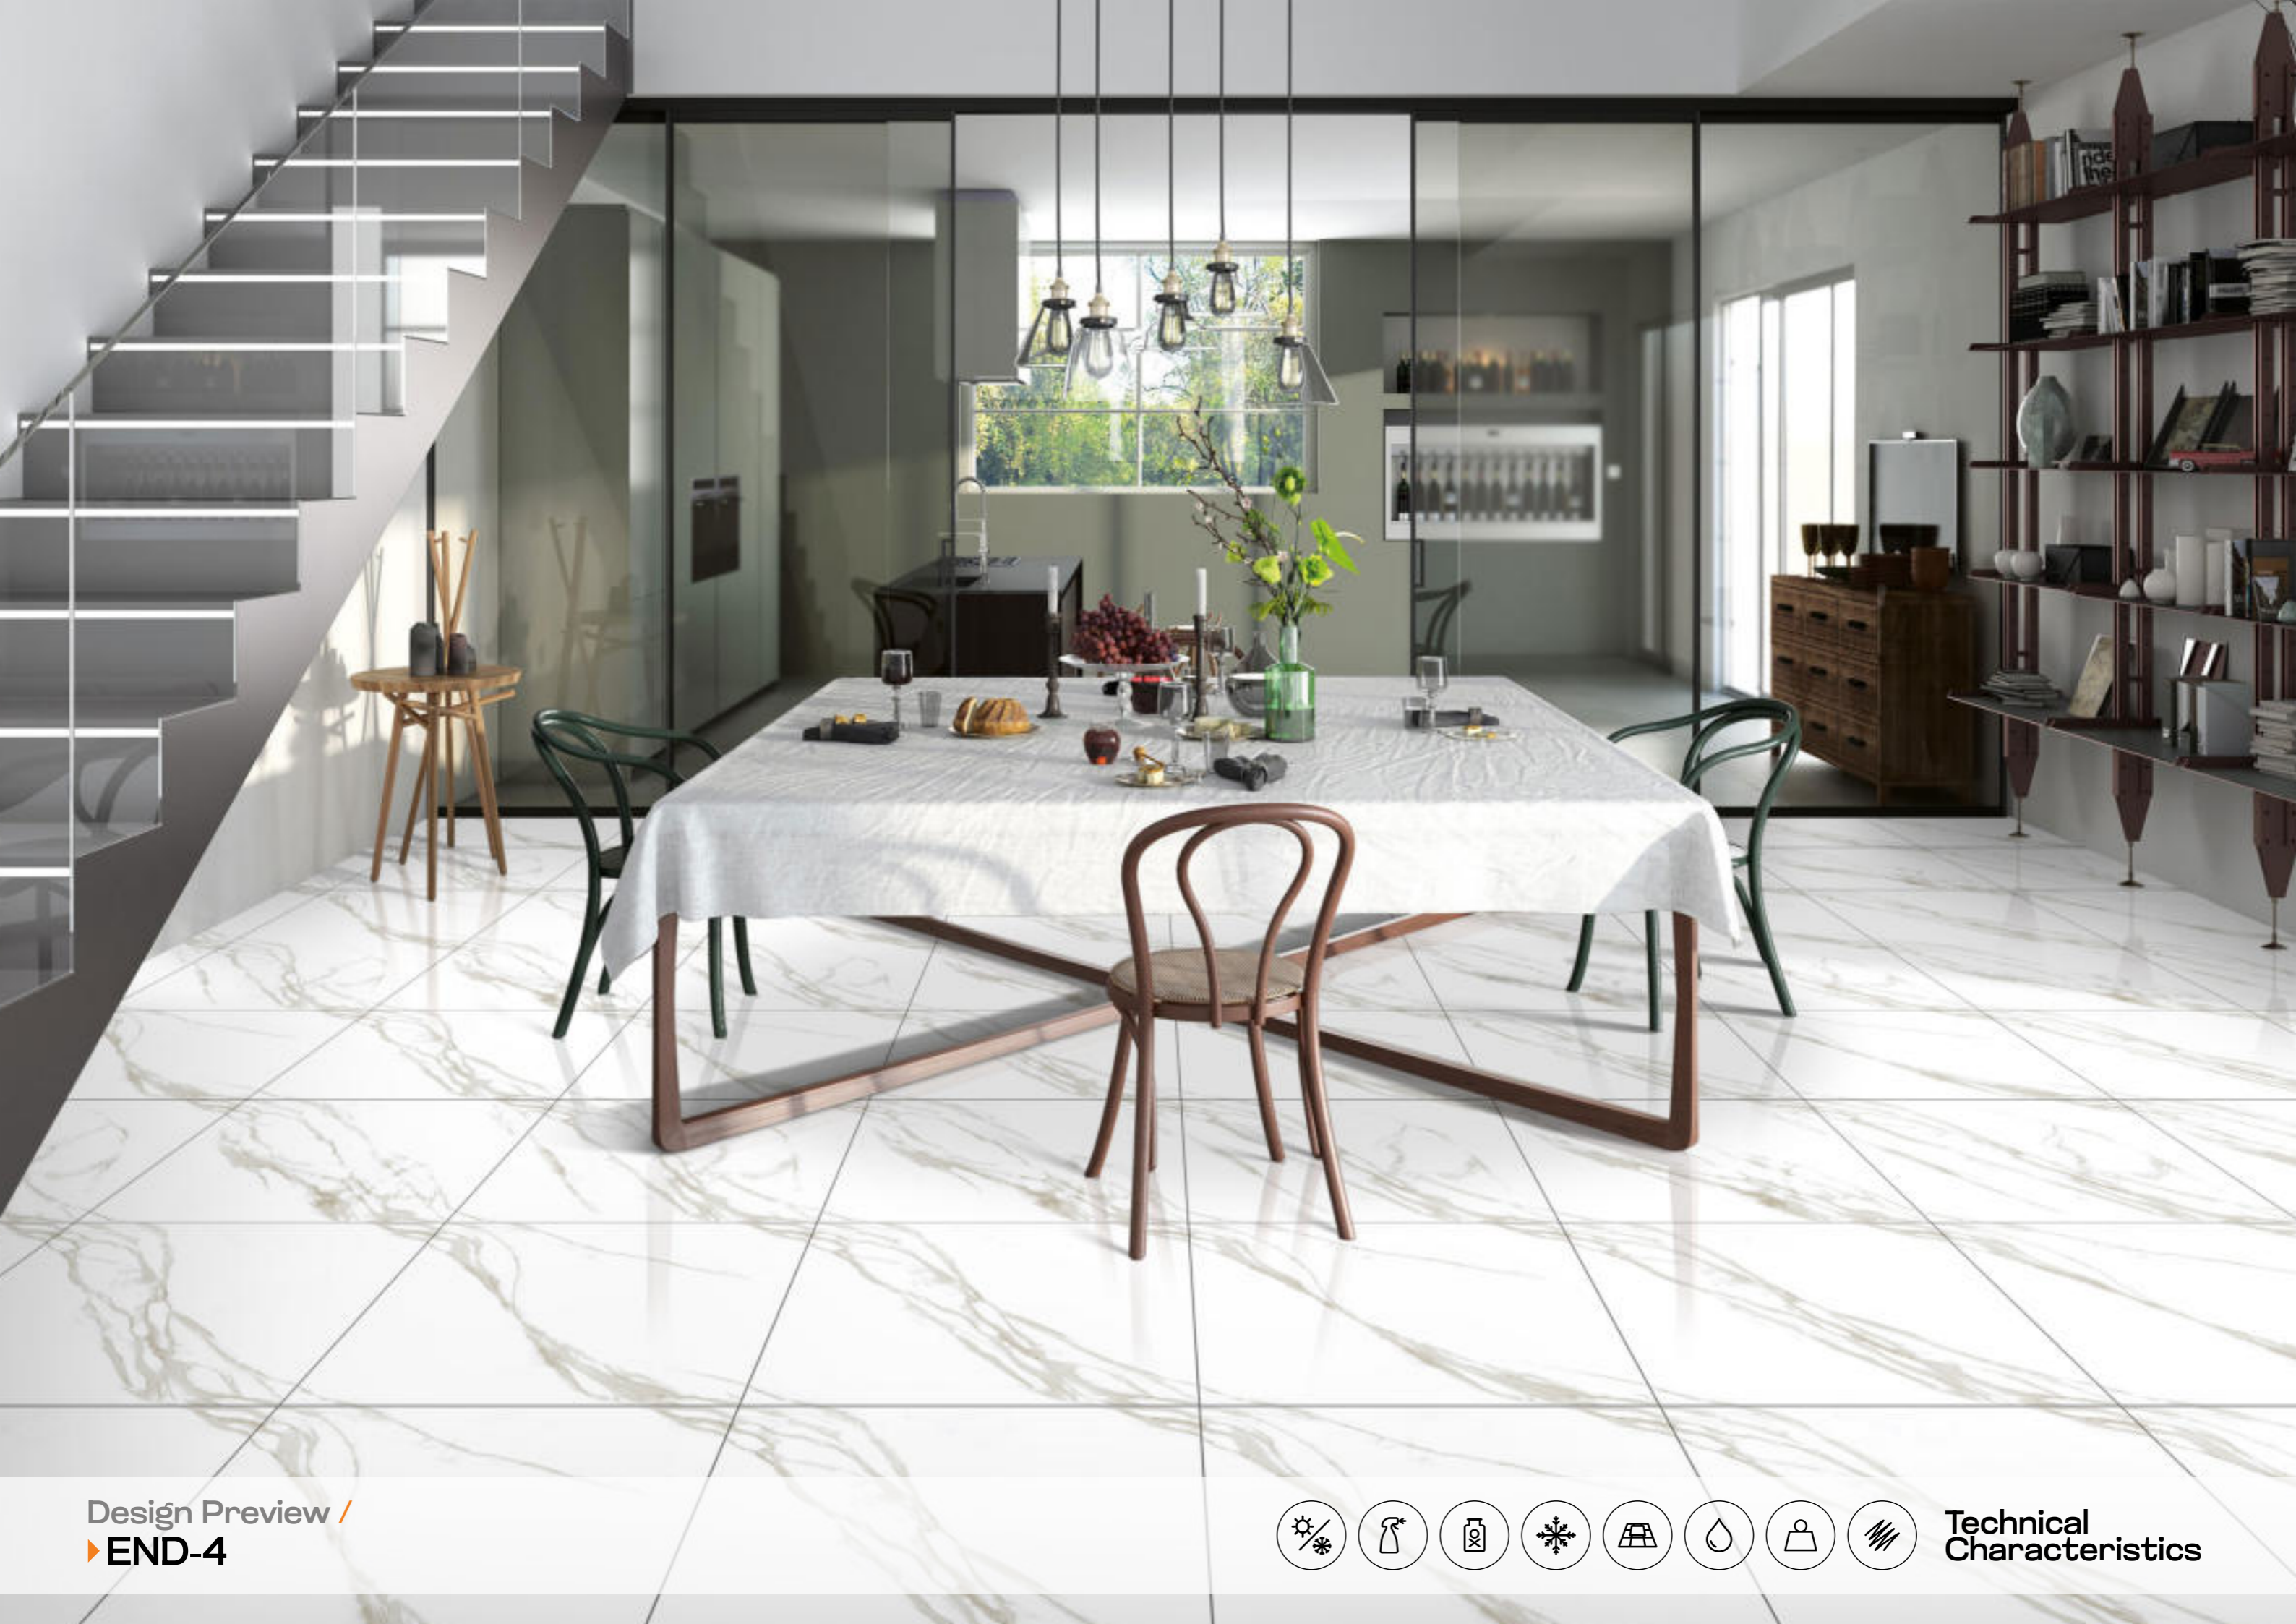

Design Preview /
▶ **END-4**

**Technical
Characteristics**