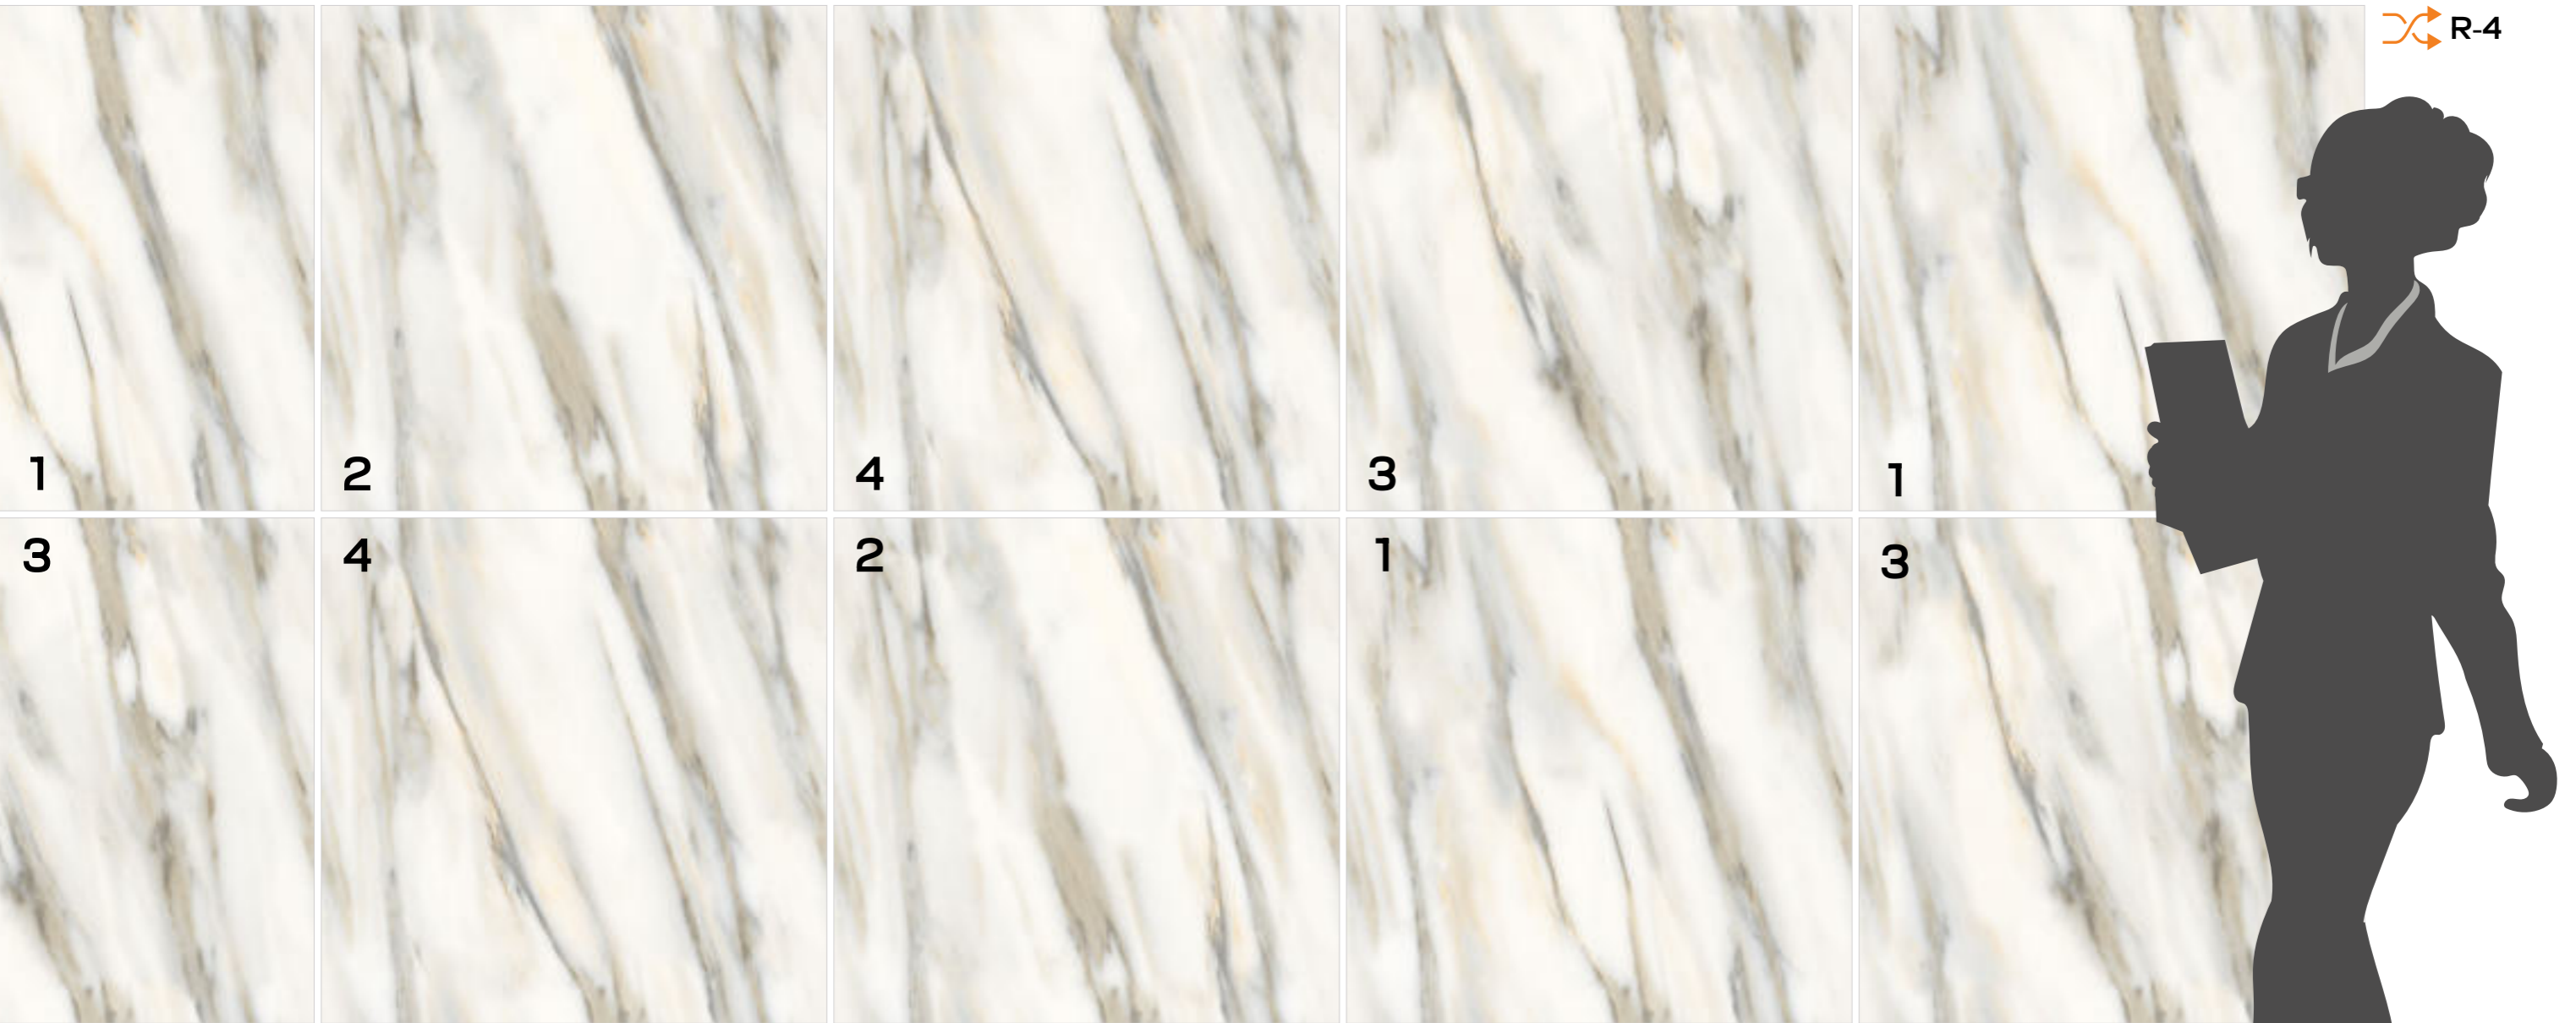

Continuum

INFINITE LOOP HARMONY

Model

END-6

Finish / Glossy Polished

Design / End-Match

600X
600MM