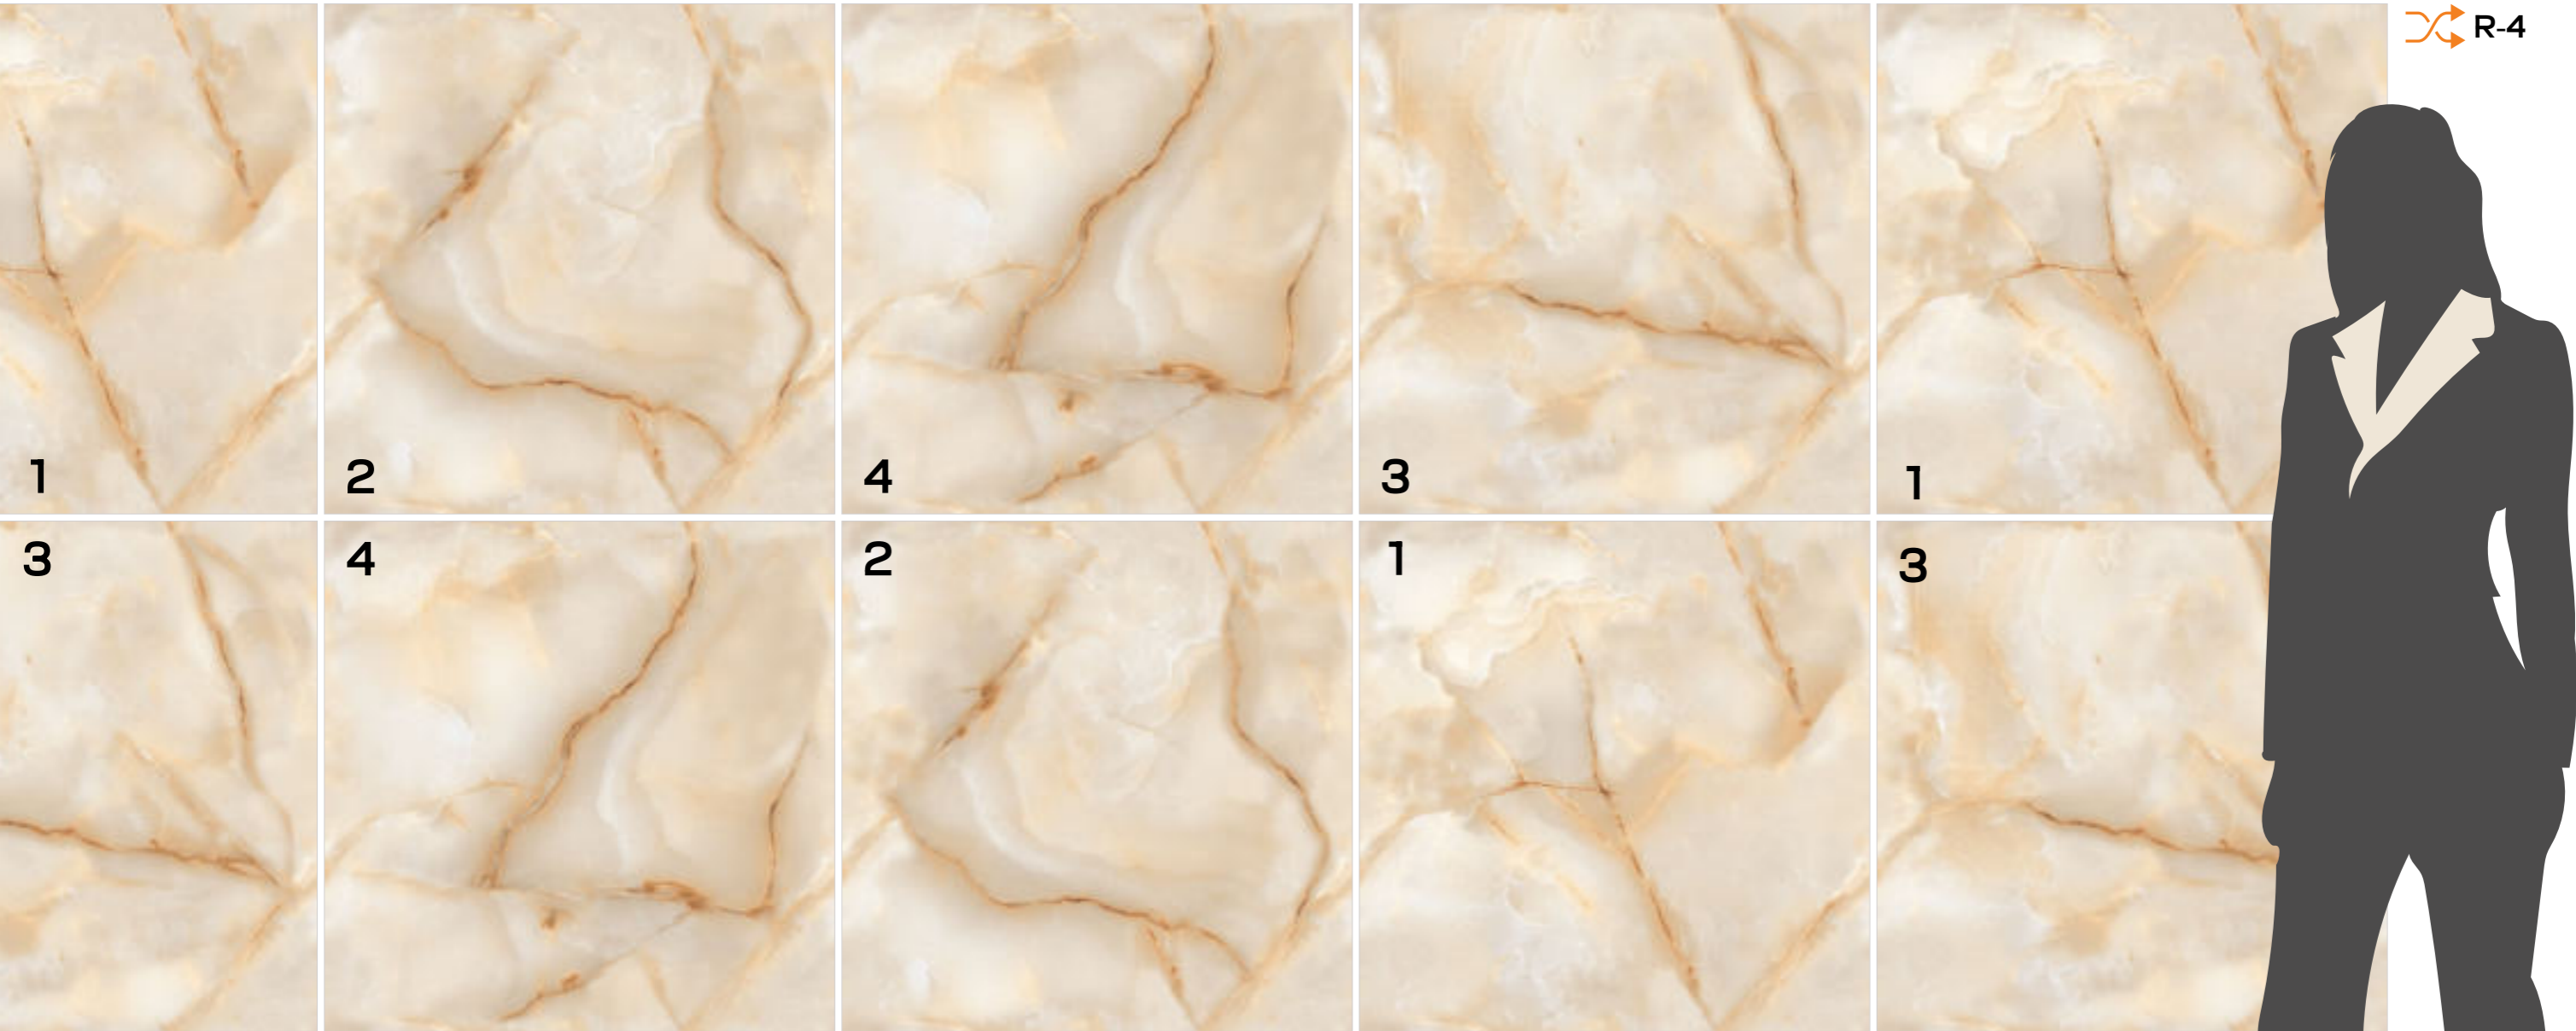

Model

END-15

Finish / Glossy Polished

Design / End-Match

600X
600MM

Continuum

INFINITE LOOP HARMONY

Model