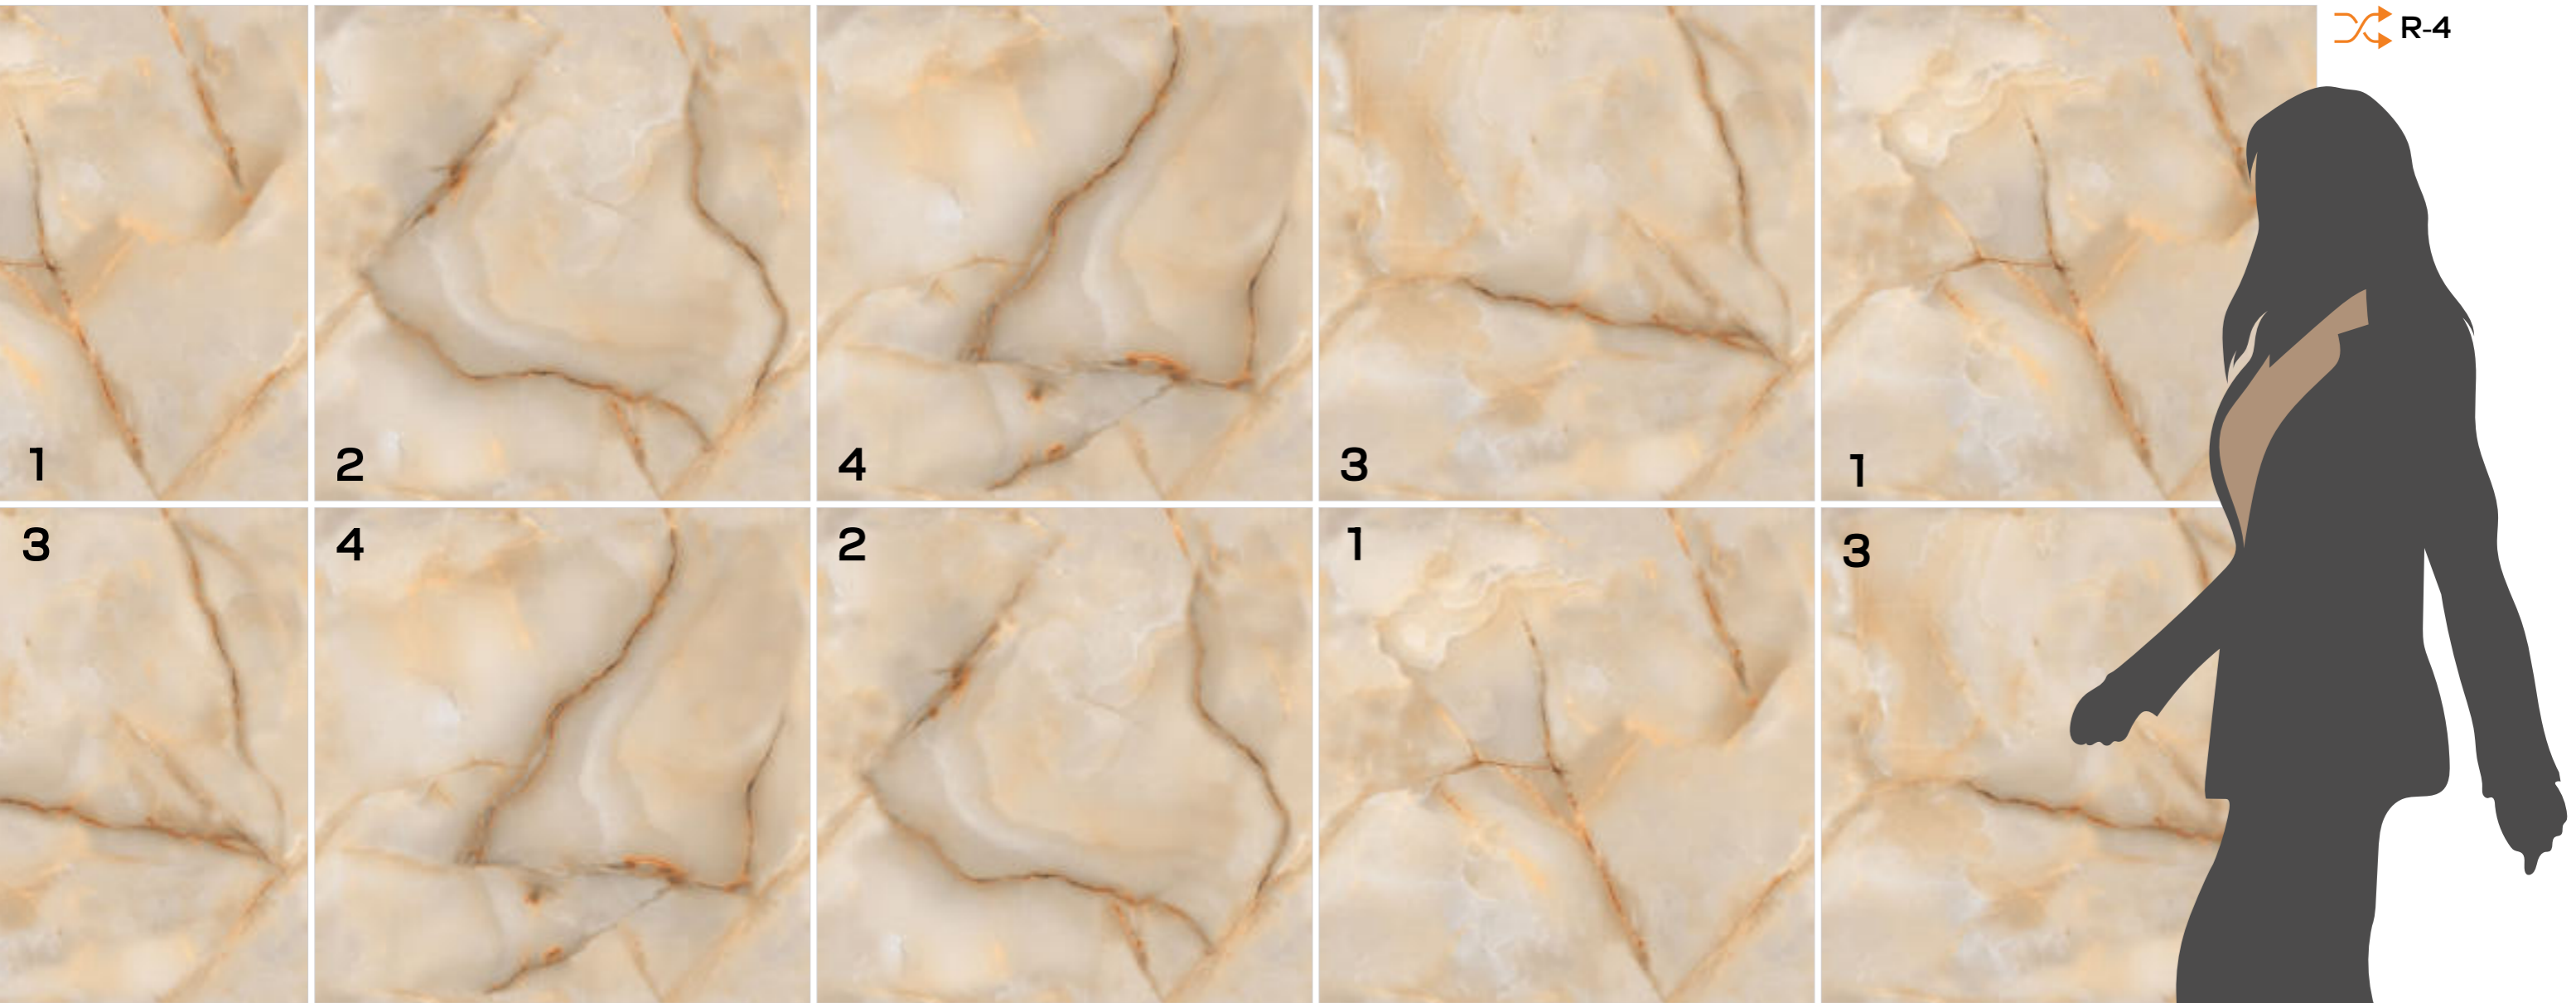

END-16

Finish / Glossy Polished

Design / End-Match

600X
600MM

Continuum

INFINITE LOOP HARMONY

Model

END-17