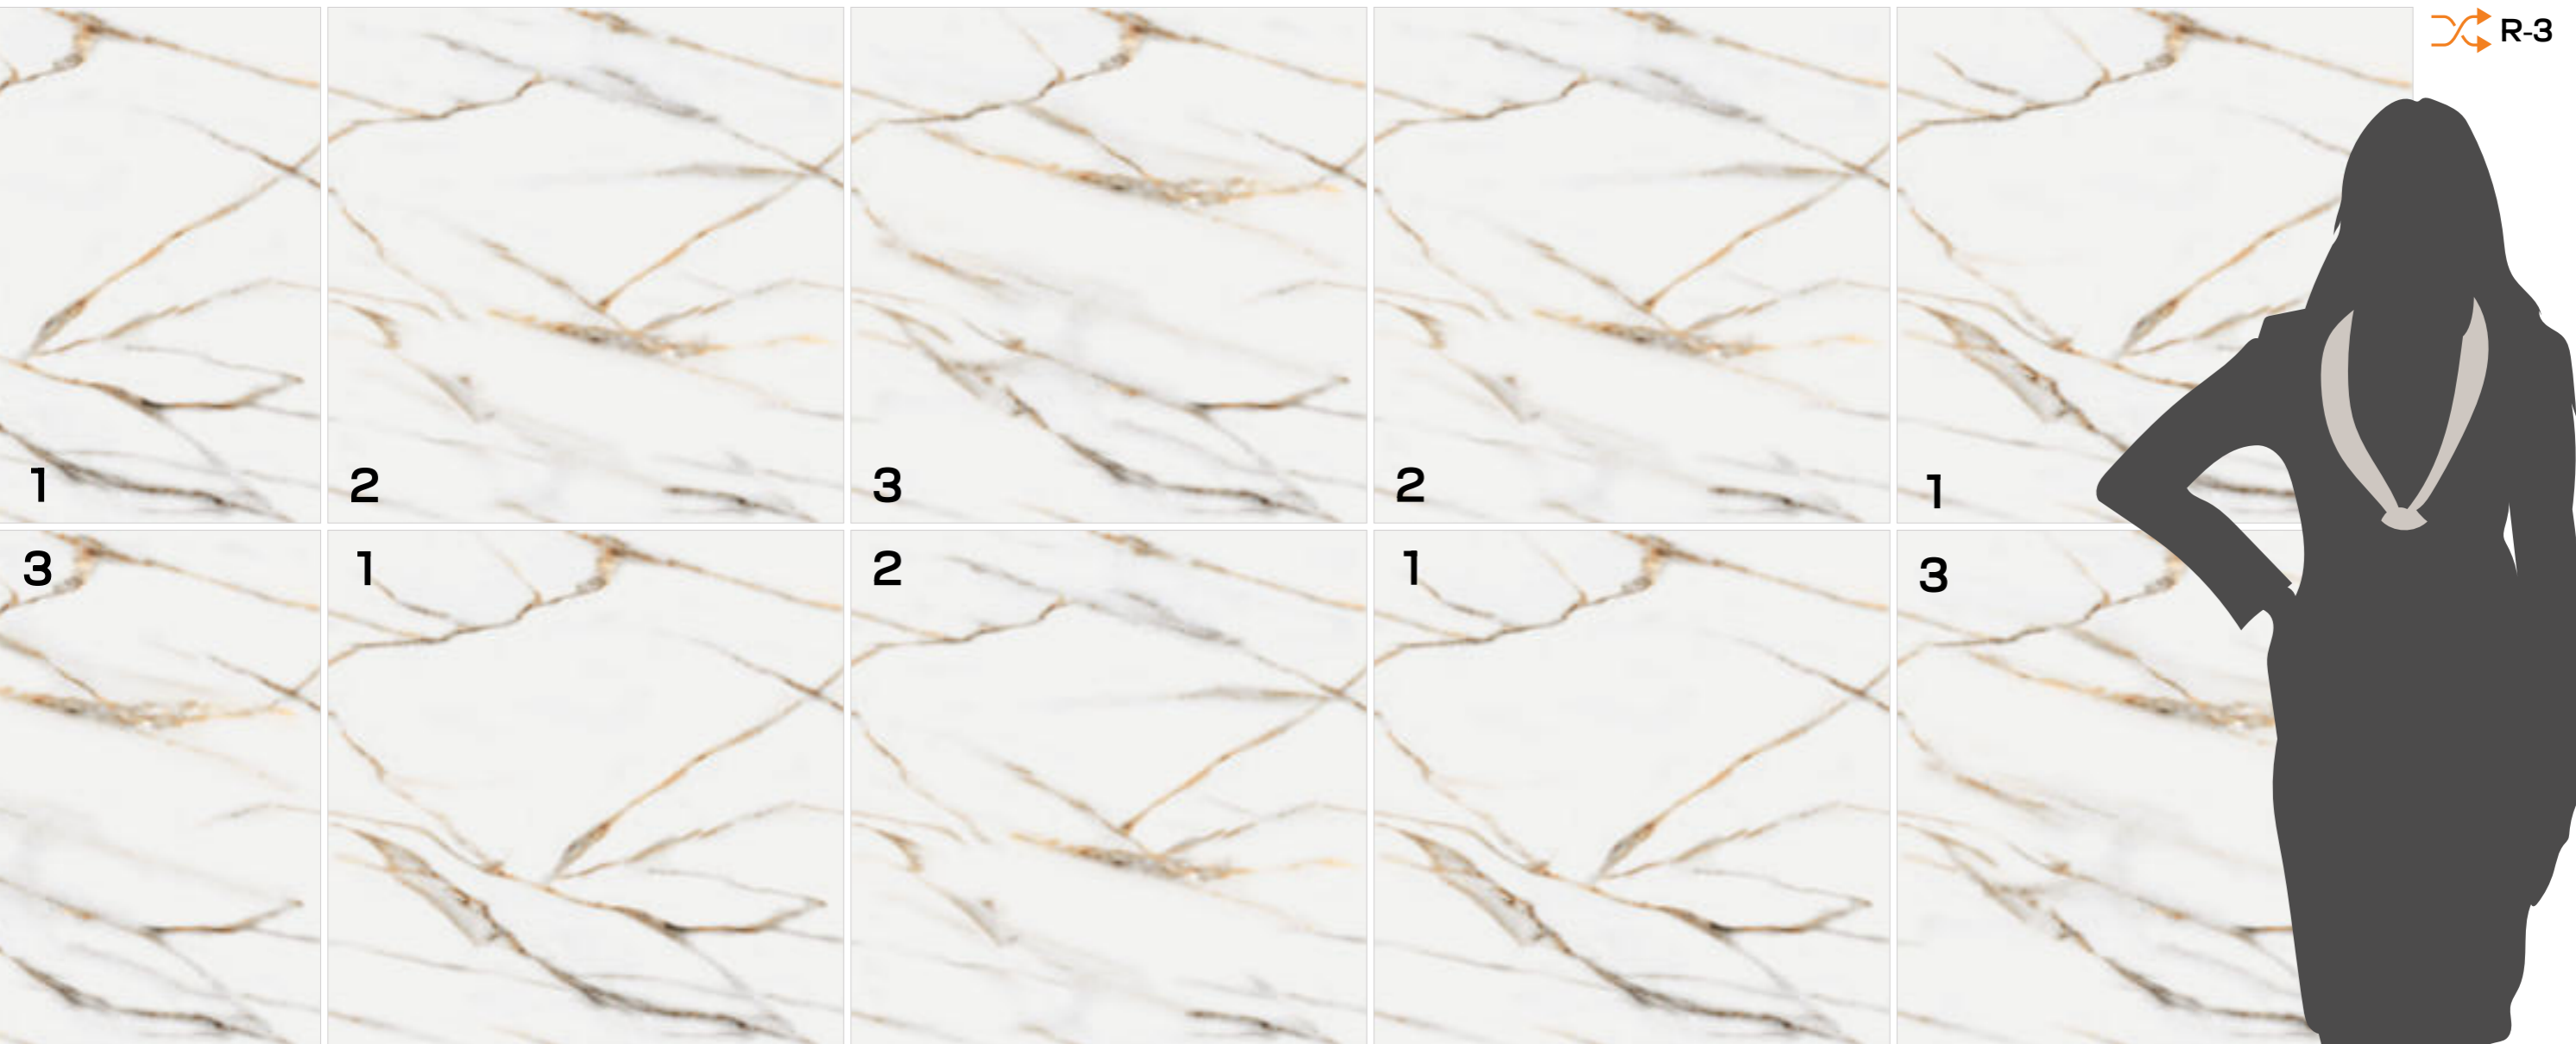

Continuum

INFINITE LOOP HARMONY

Model

END-5

Finish / Glossy Polished

Design / End-Match

600X
600MM