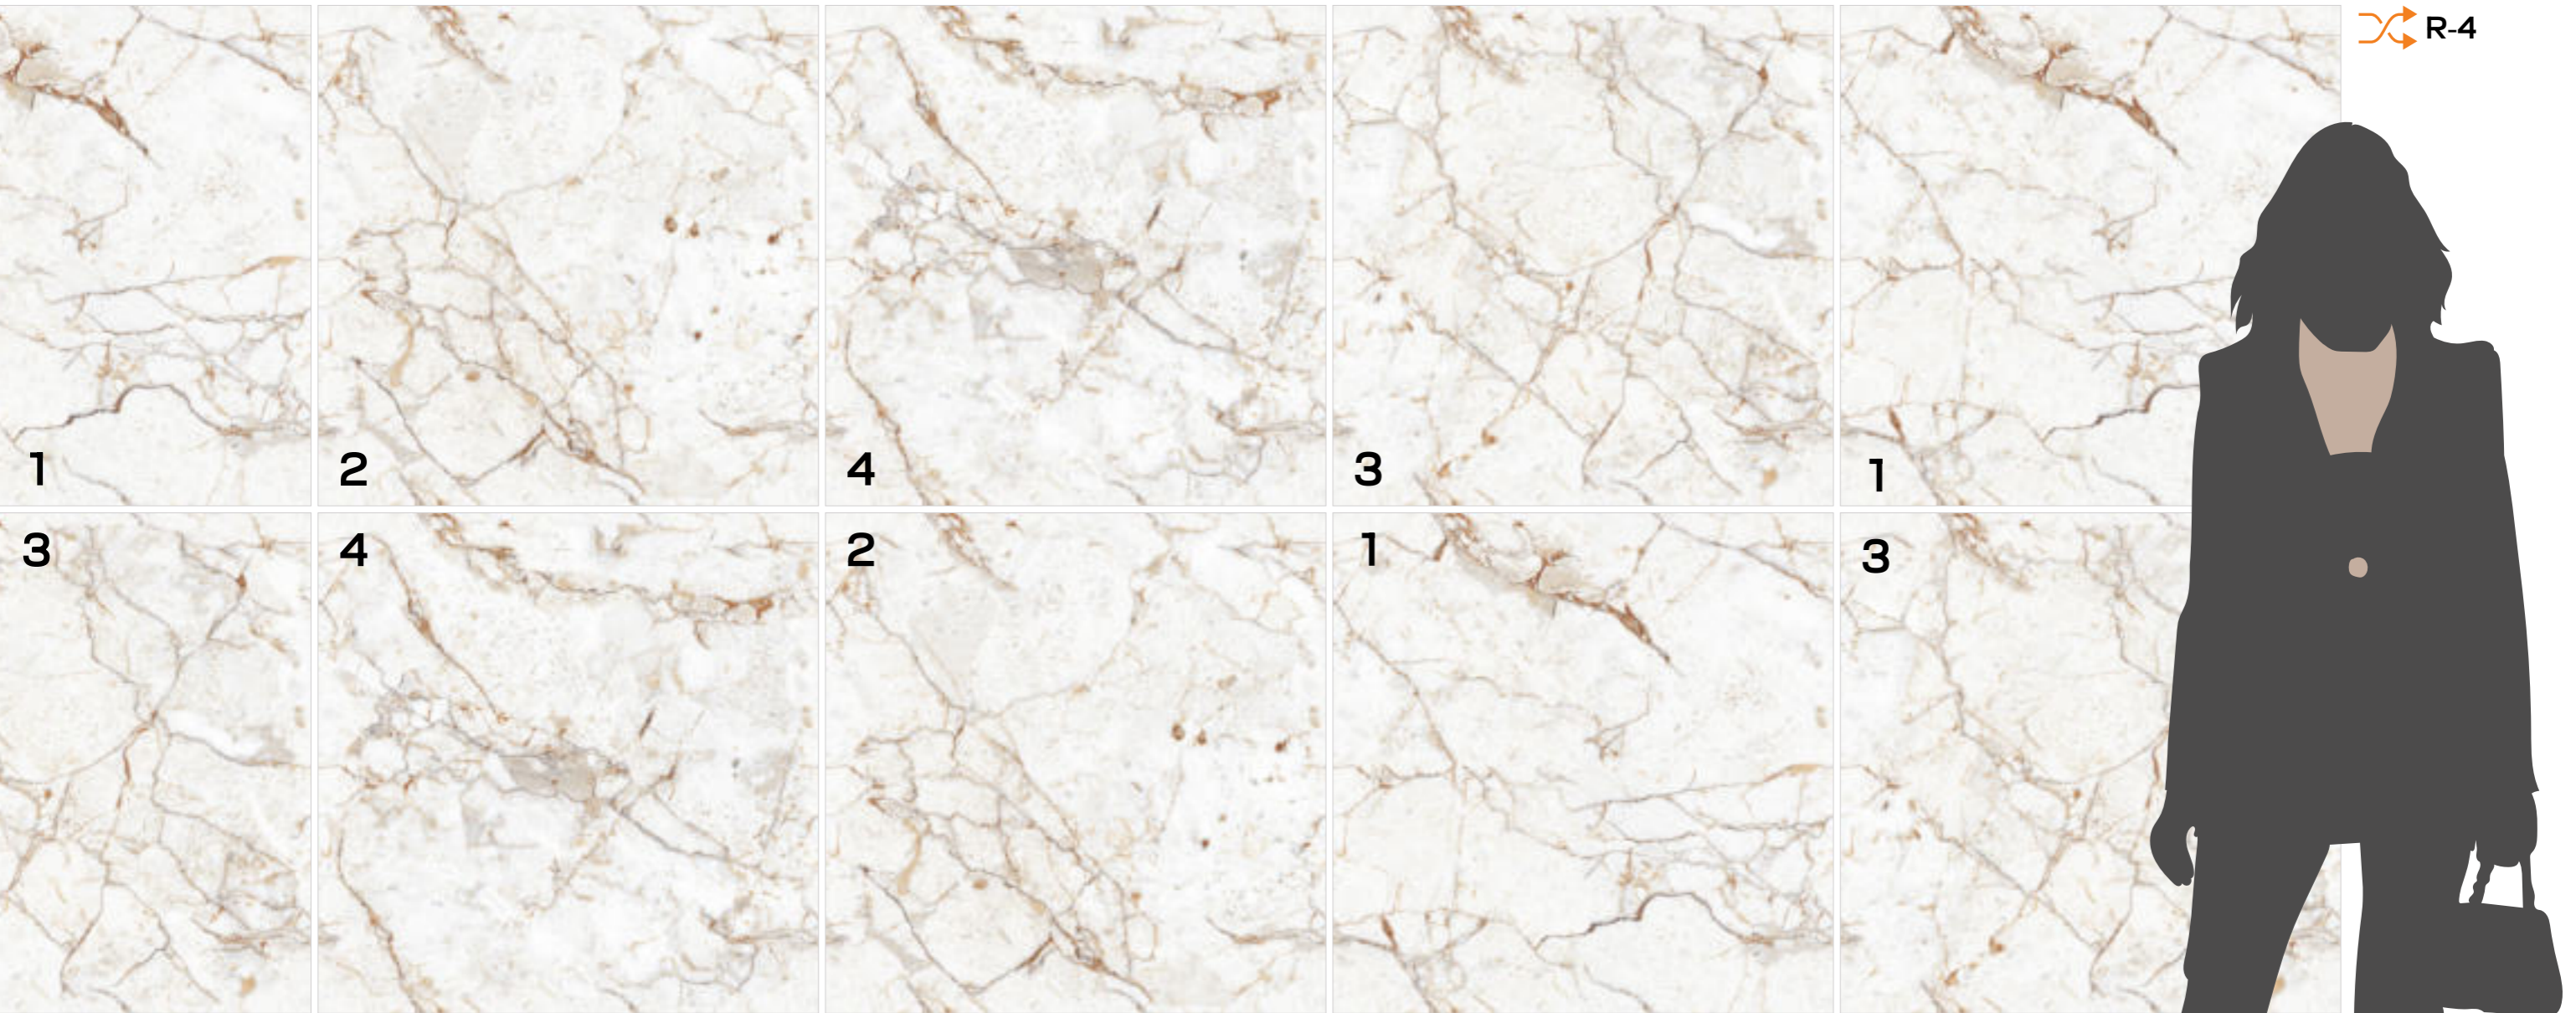

Continuum

INFINITE LOOP HARMONY

Model

END-11

Finish / Glossy Polished

Design / End-Match

600X
600MM