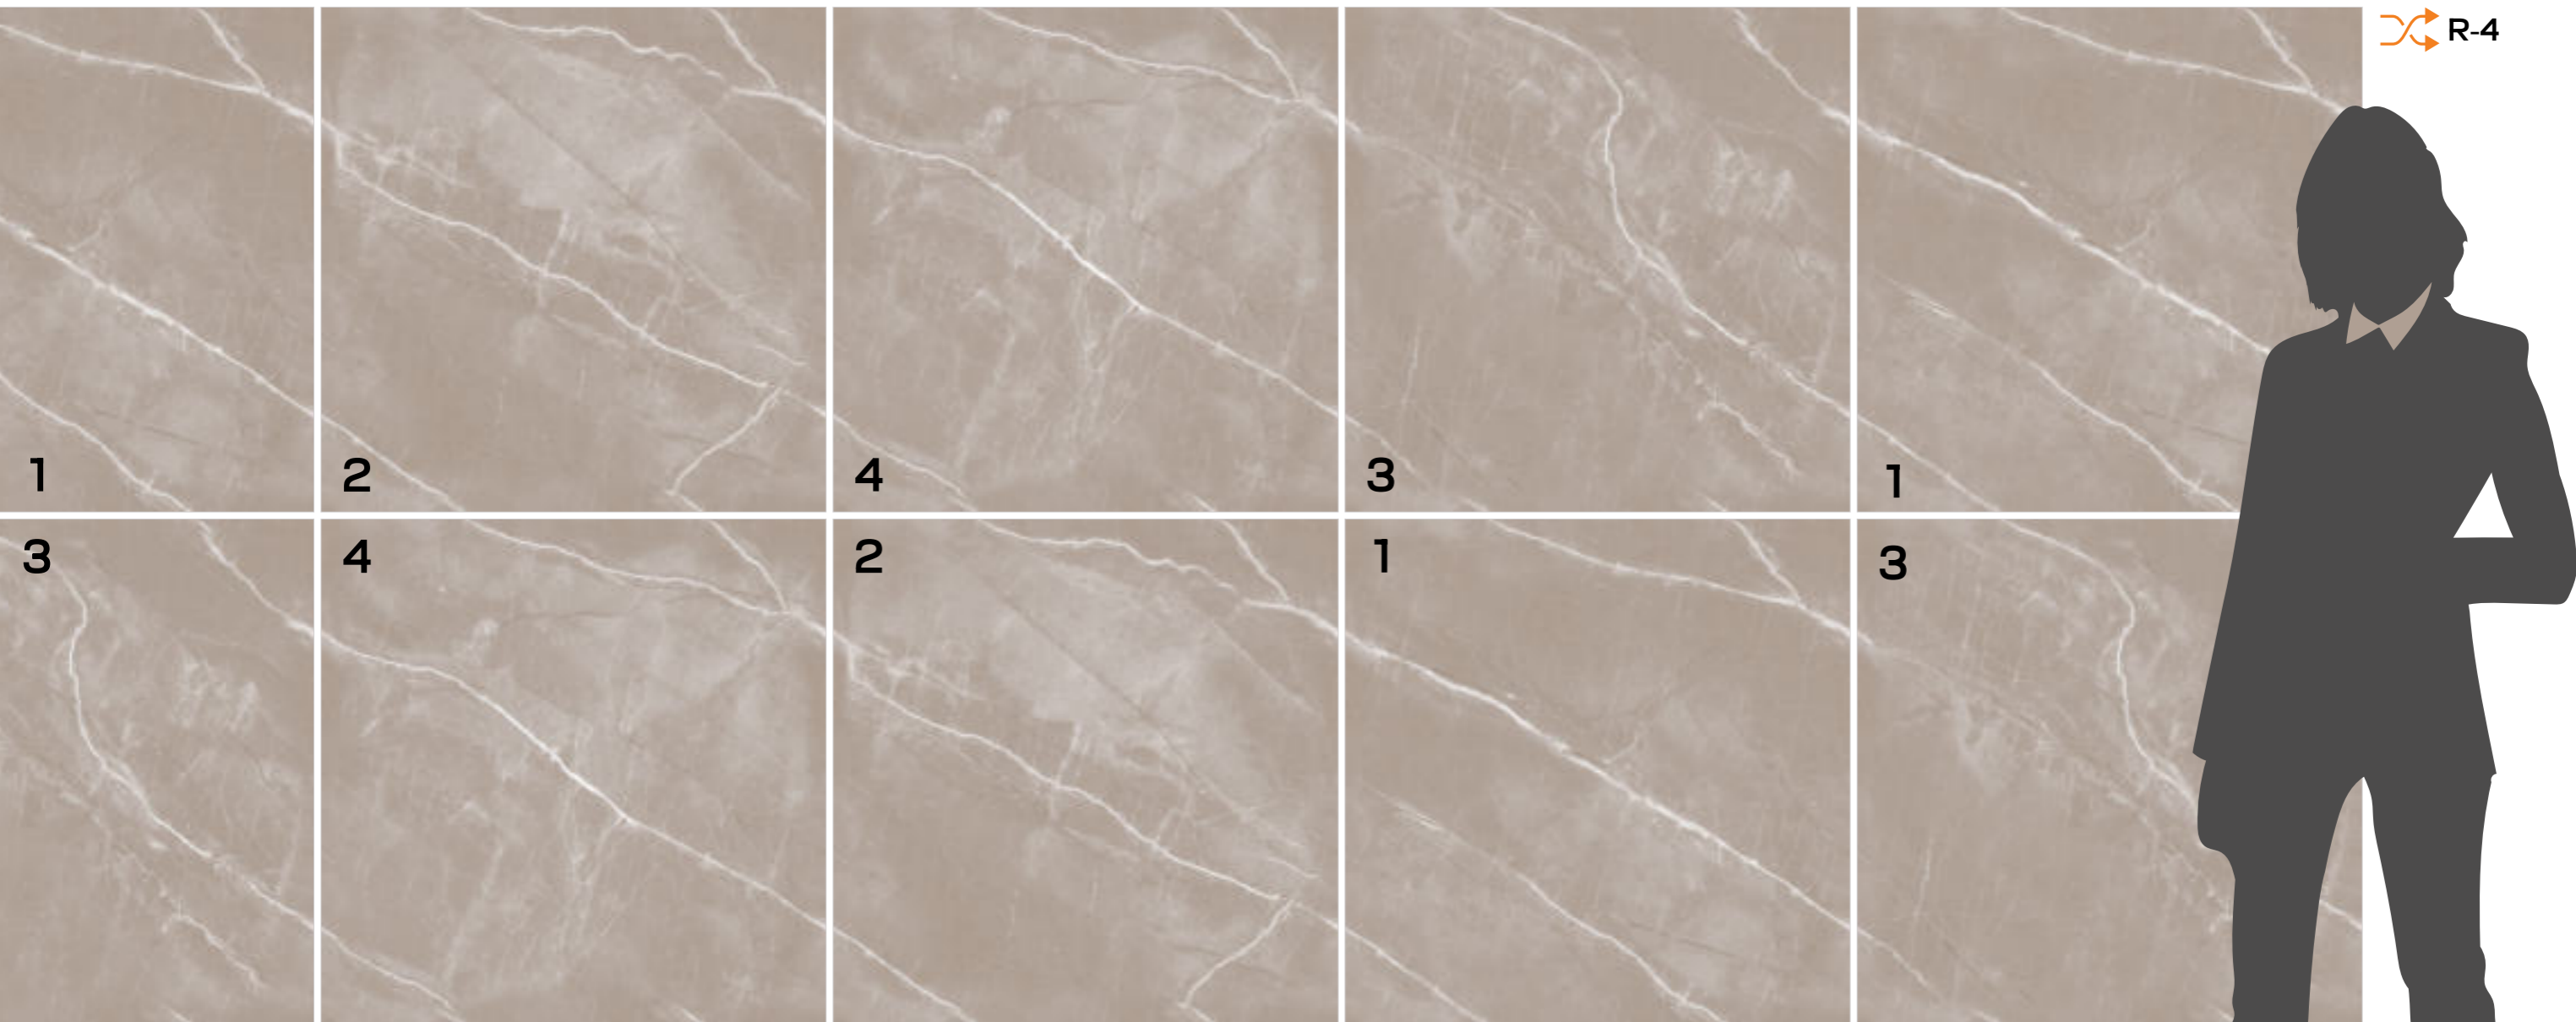

Continuum

INFINITE LOOP HARMONY

Model

END-20

Finish / Glossy Polished

Design / End-Match

600X
600MM