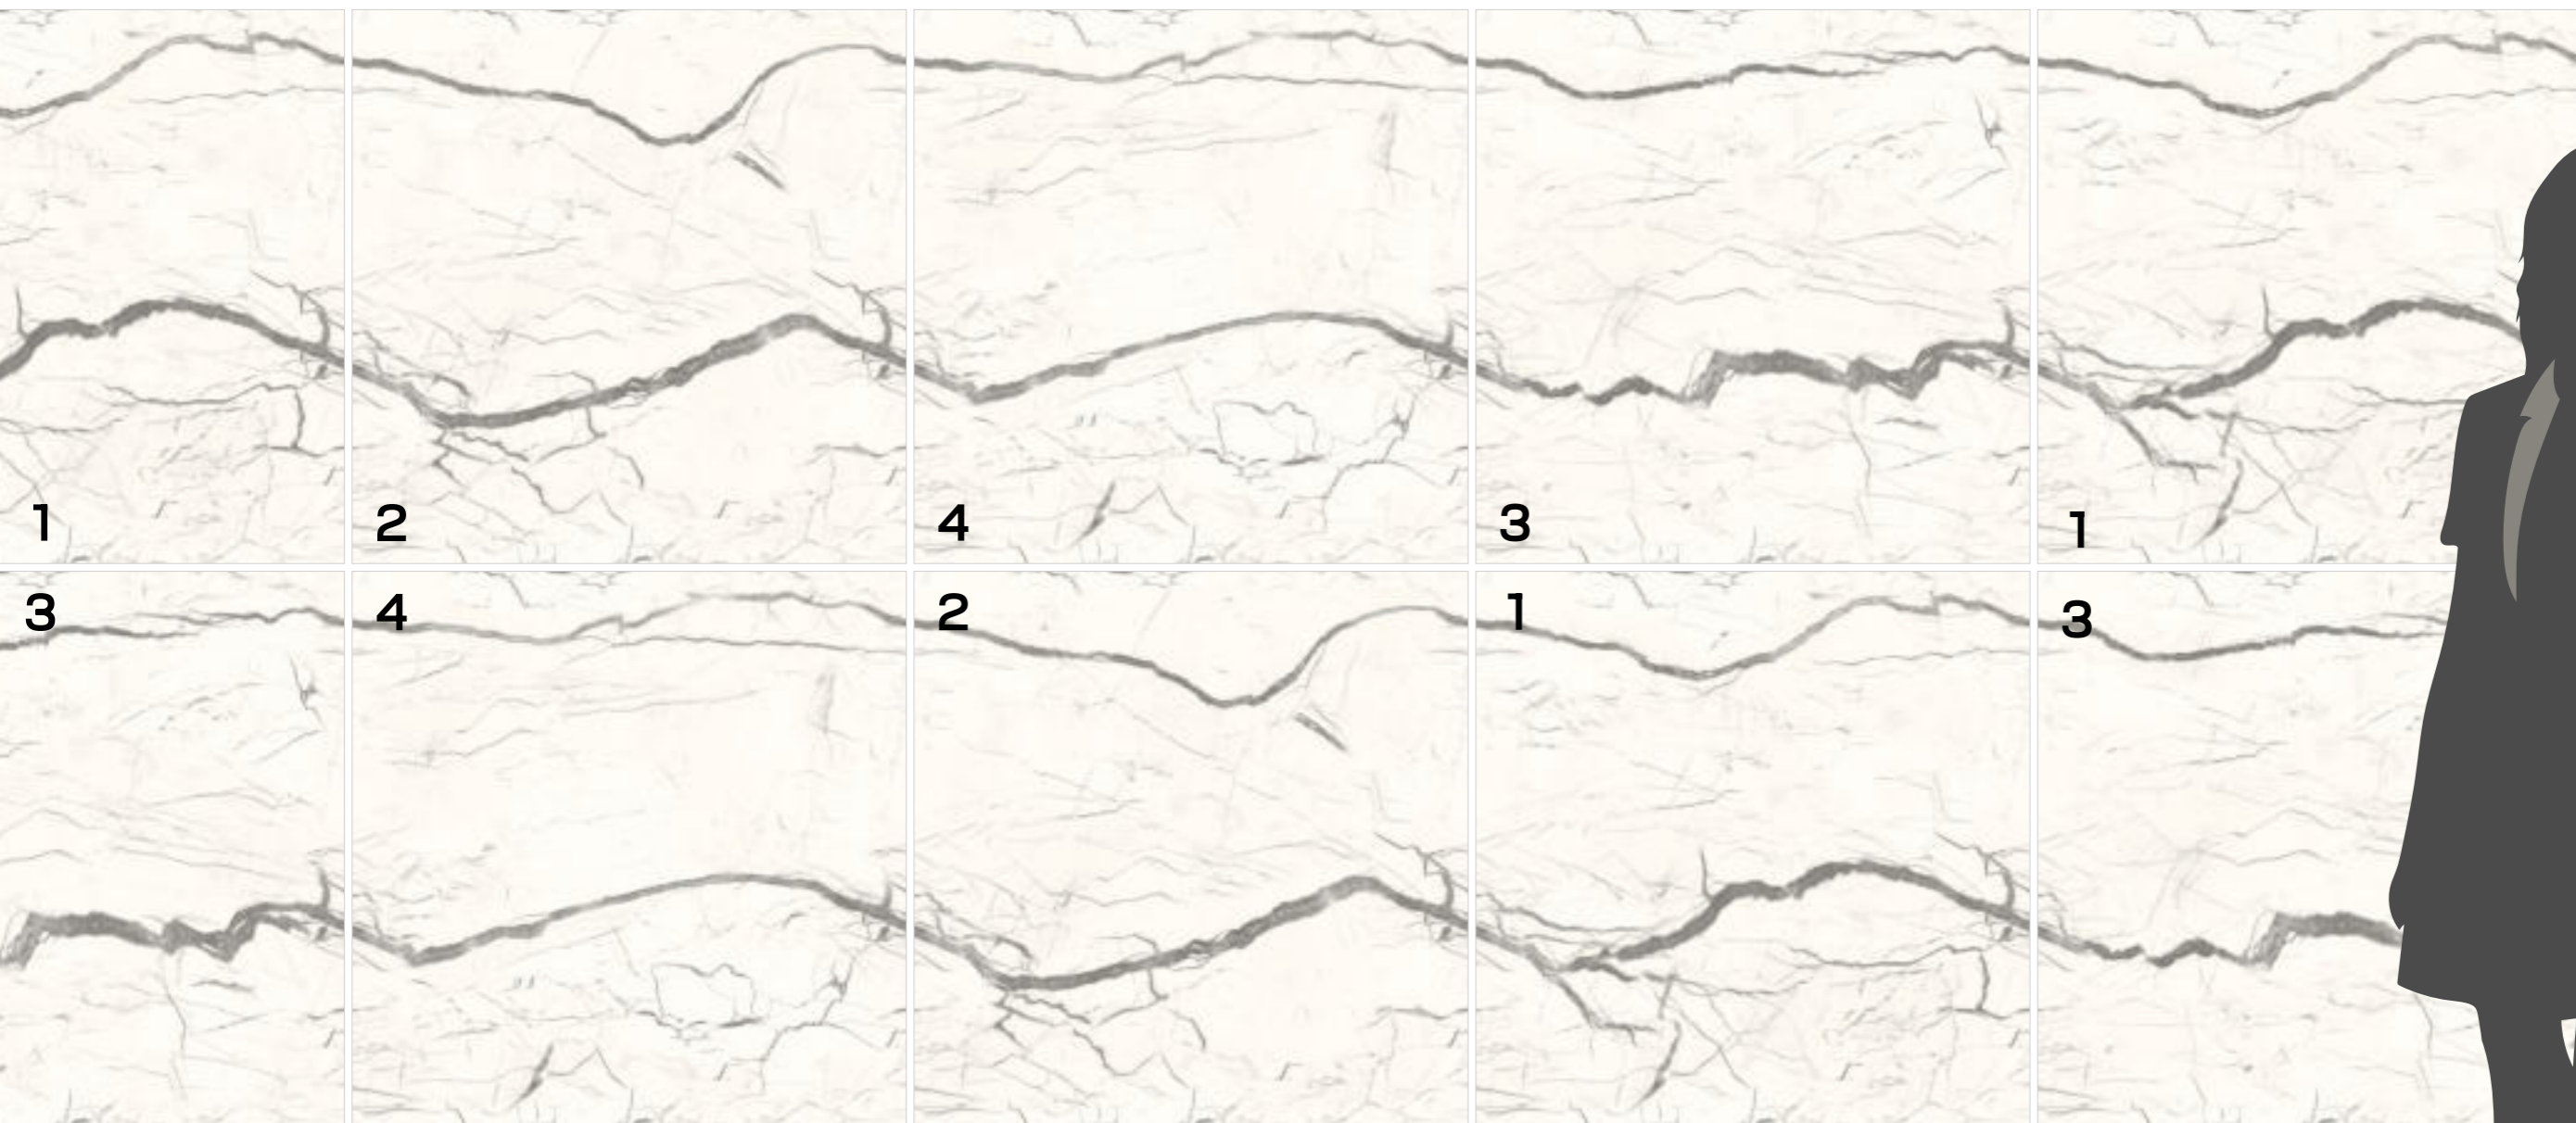

Continuum

INFINITE LOOP HARMONY

R-4