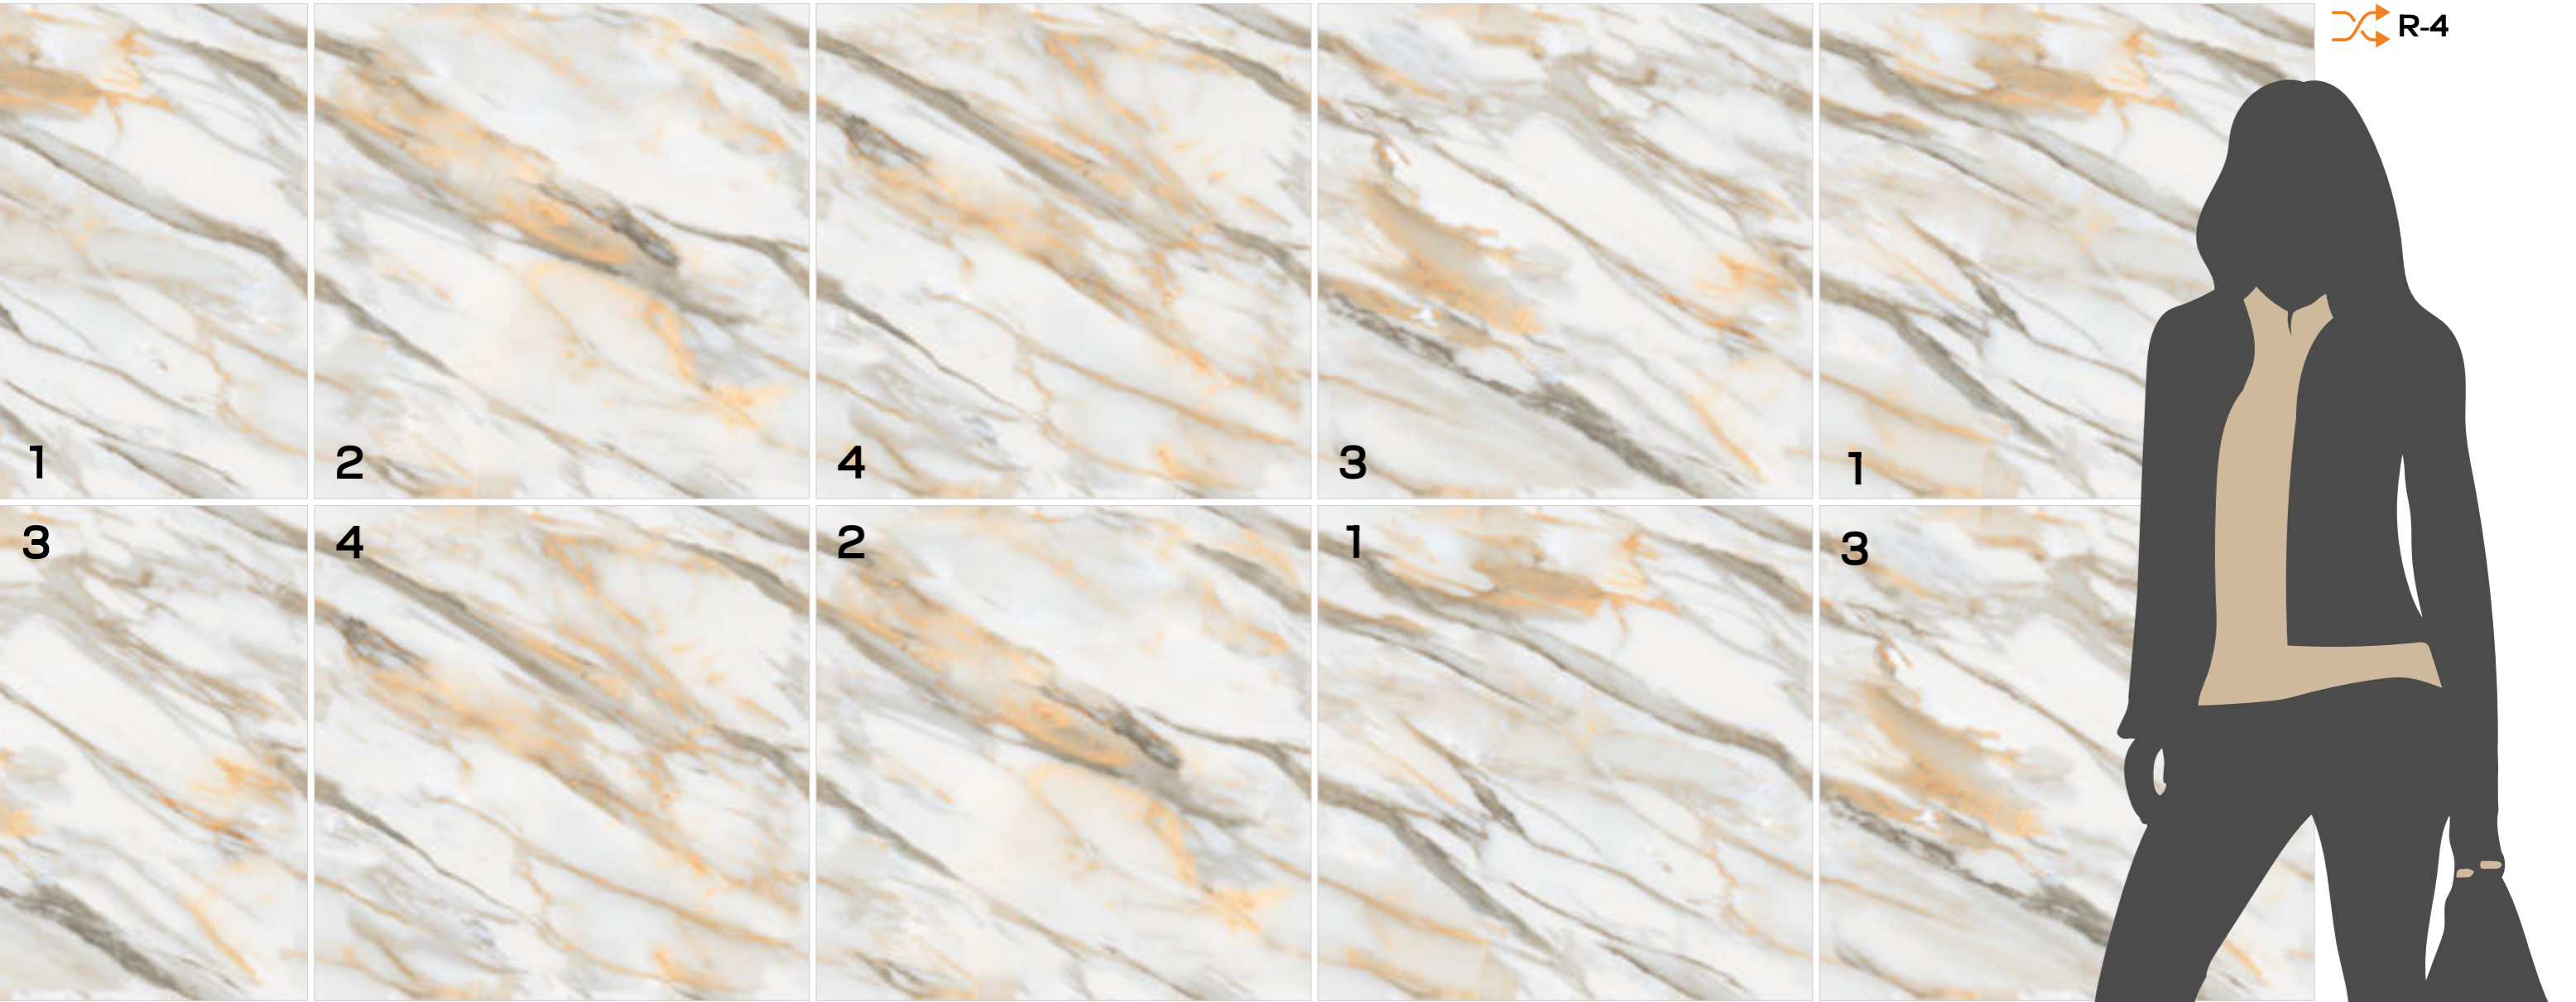

Continuum

INFINITE LOOP HARMONY

Model

END-1

Finish / Glossy Polished
Design / End-Match

600X
600MM