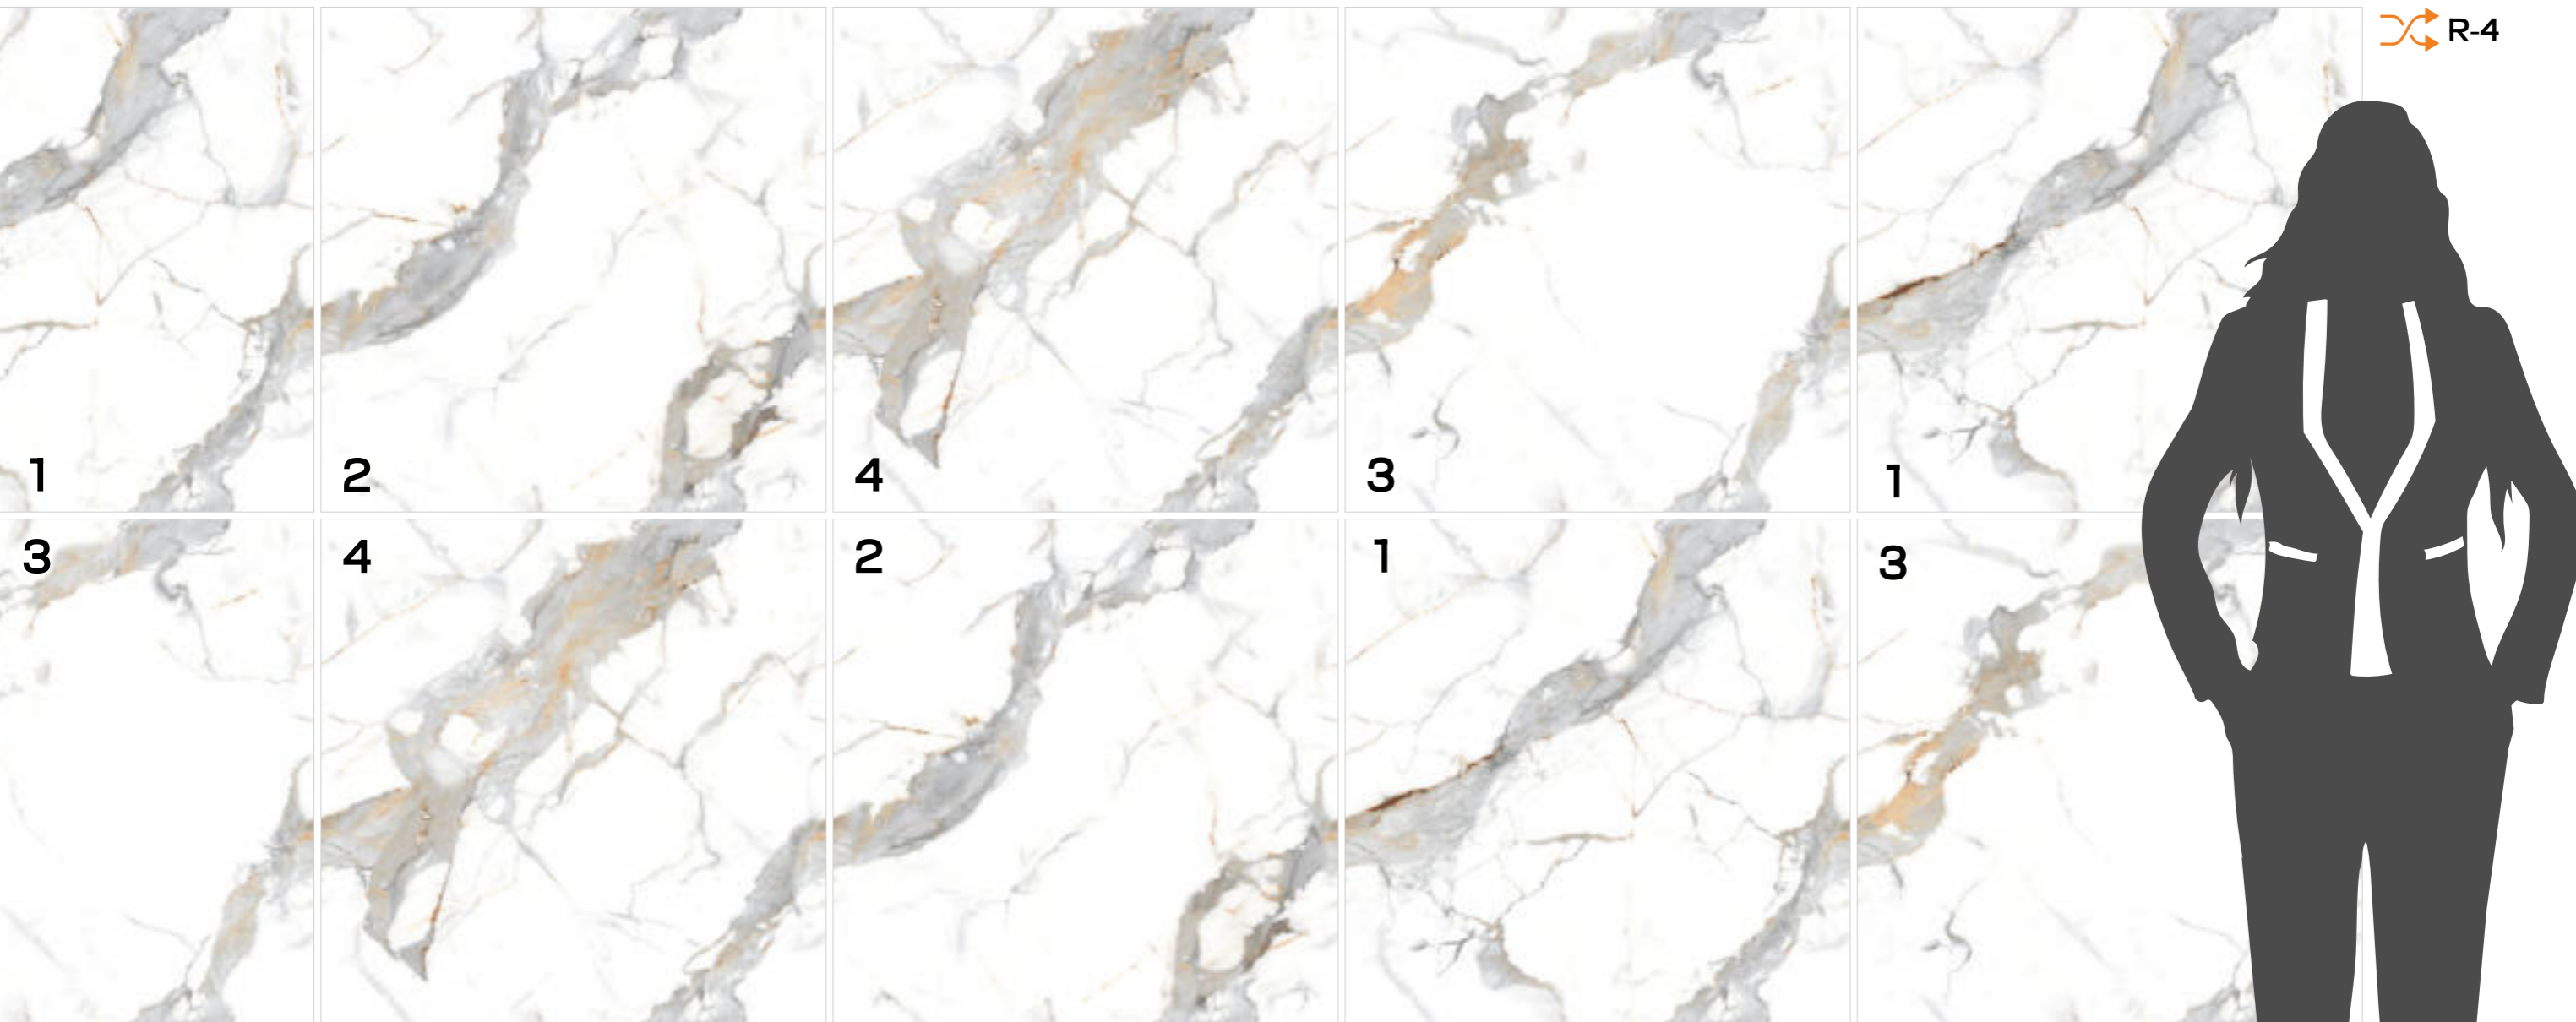

Model

END-2

Finish / Glossy Polished

Design / End-Match

600X
600MM

Continuum

INFINITE LOOP HARMONY

Model