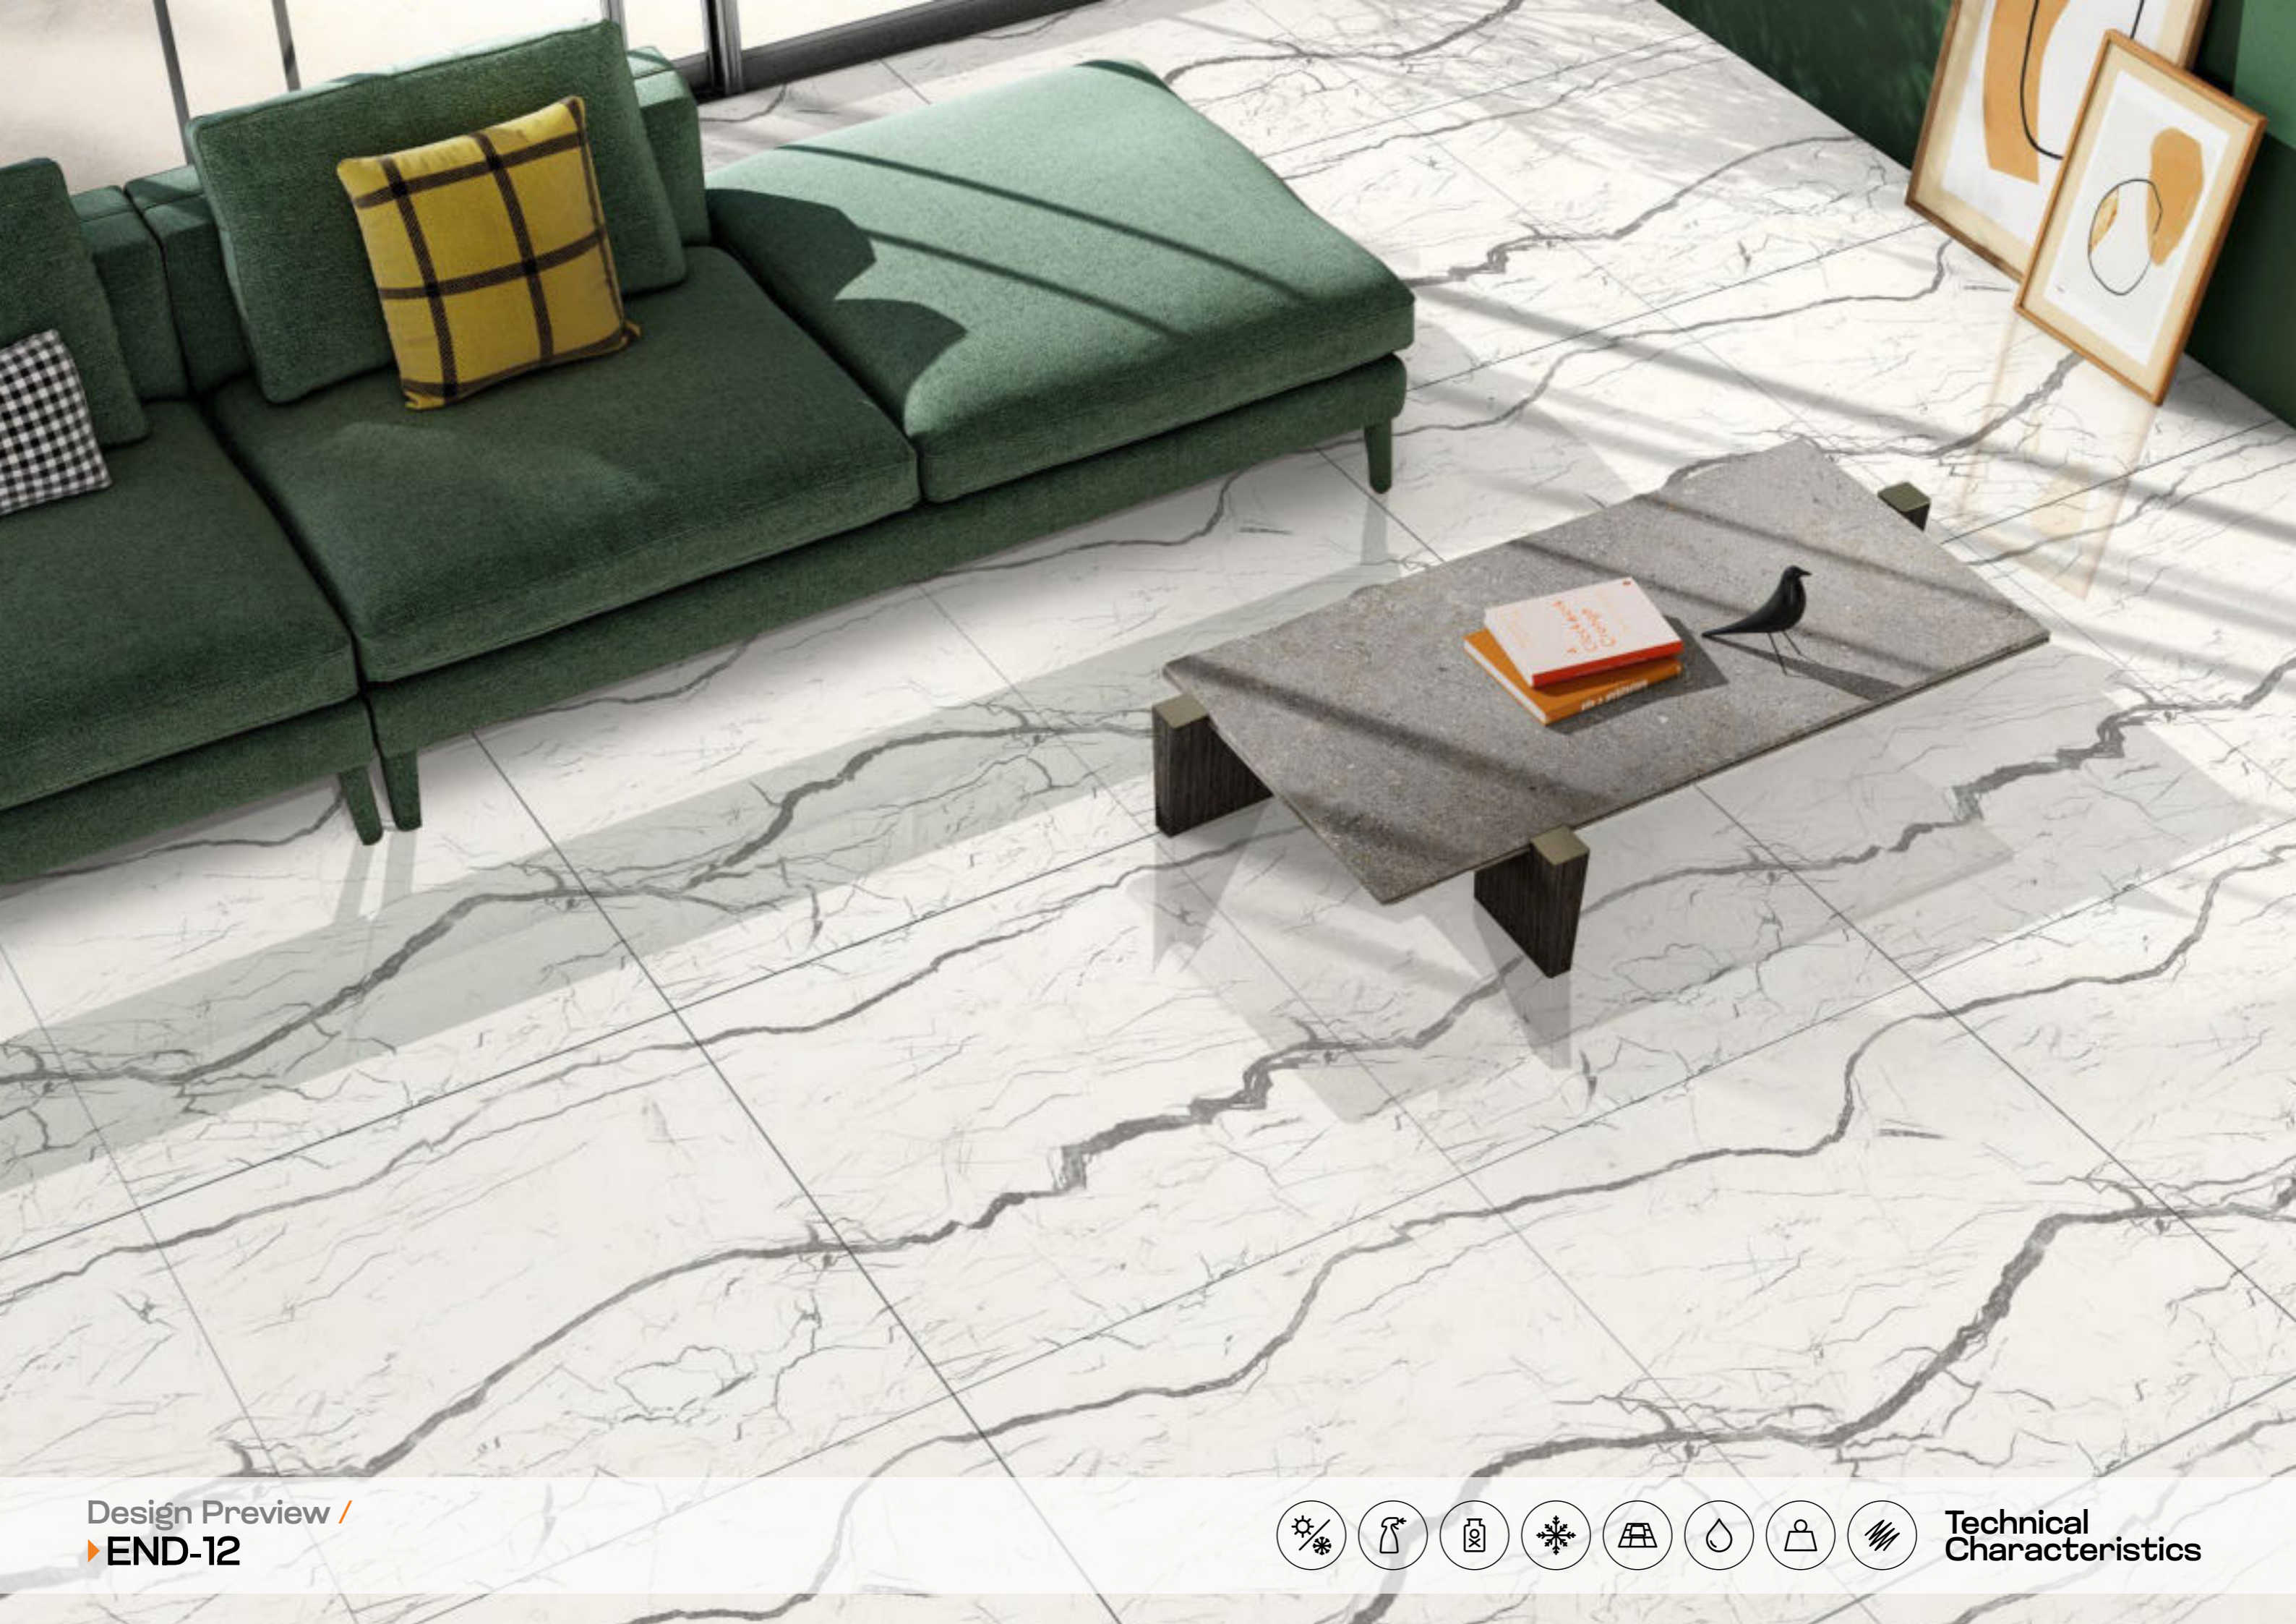

Continuum

INFINITE LOOP HARMONY

Model

END-13

Finish / Glossy Polished

Design / End-Match

600X
600MM

Continuum