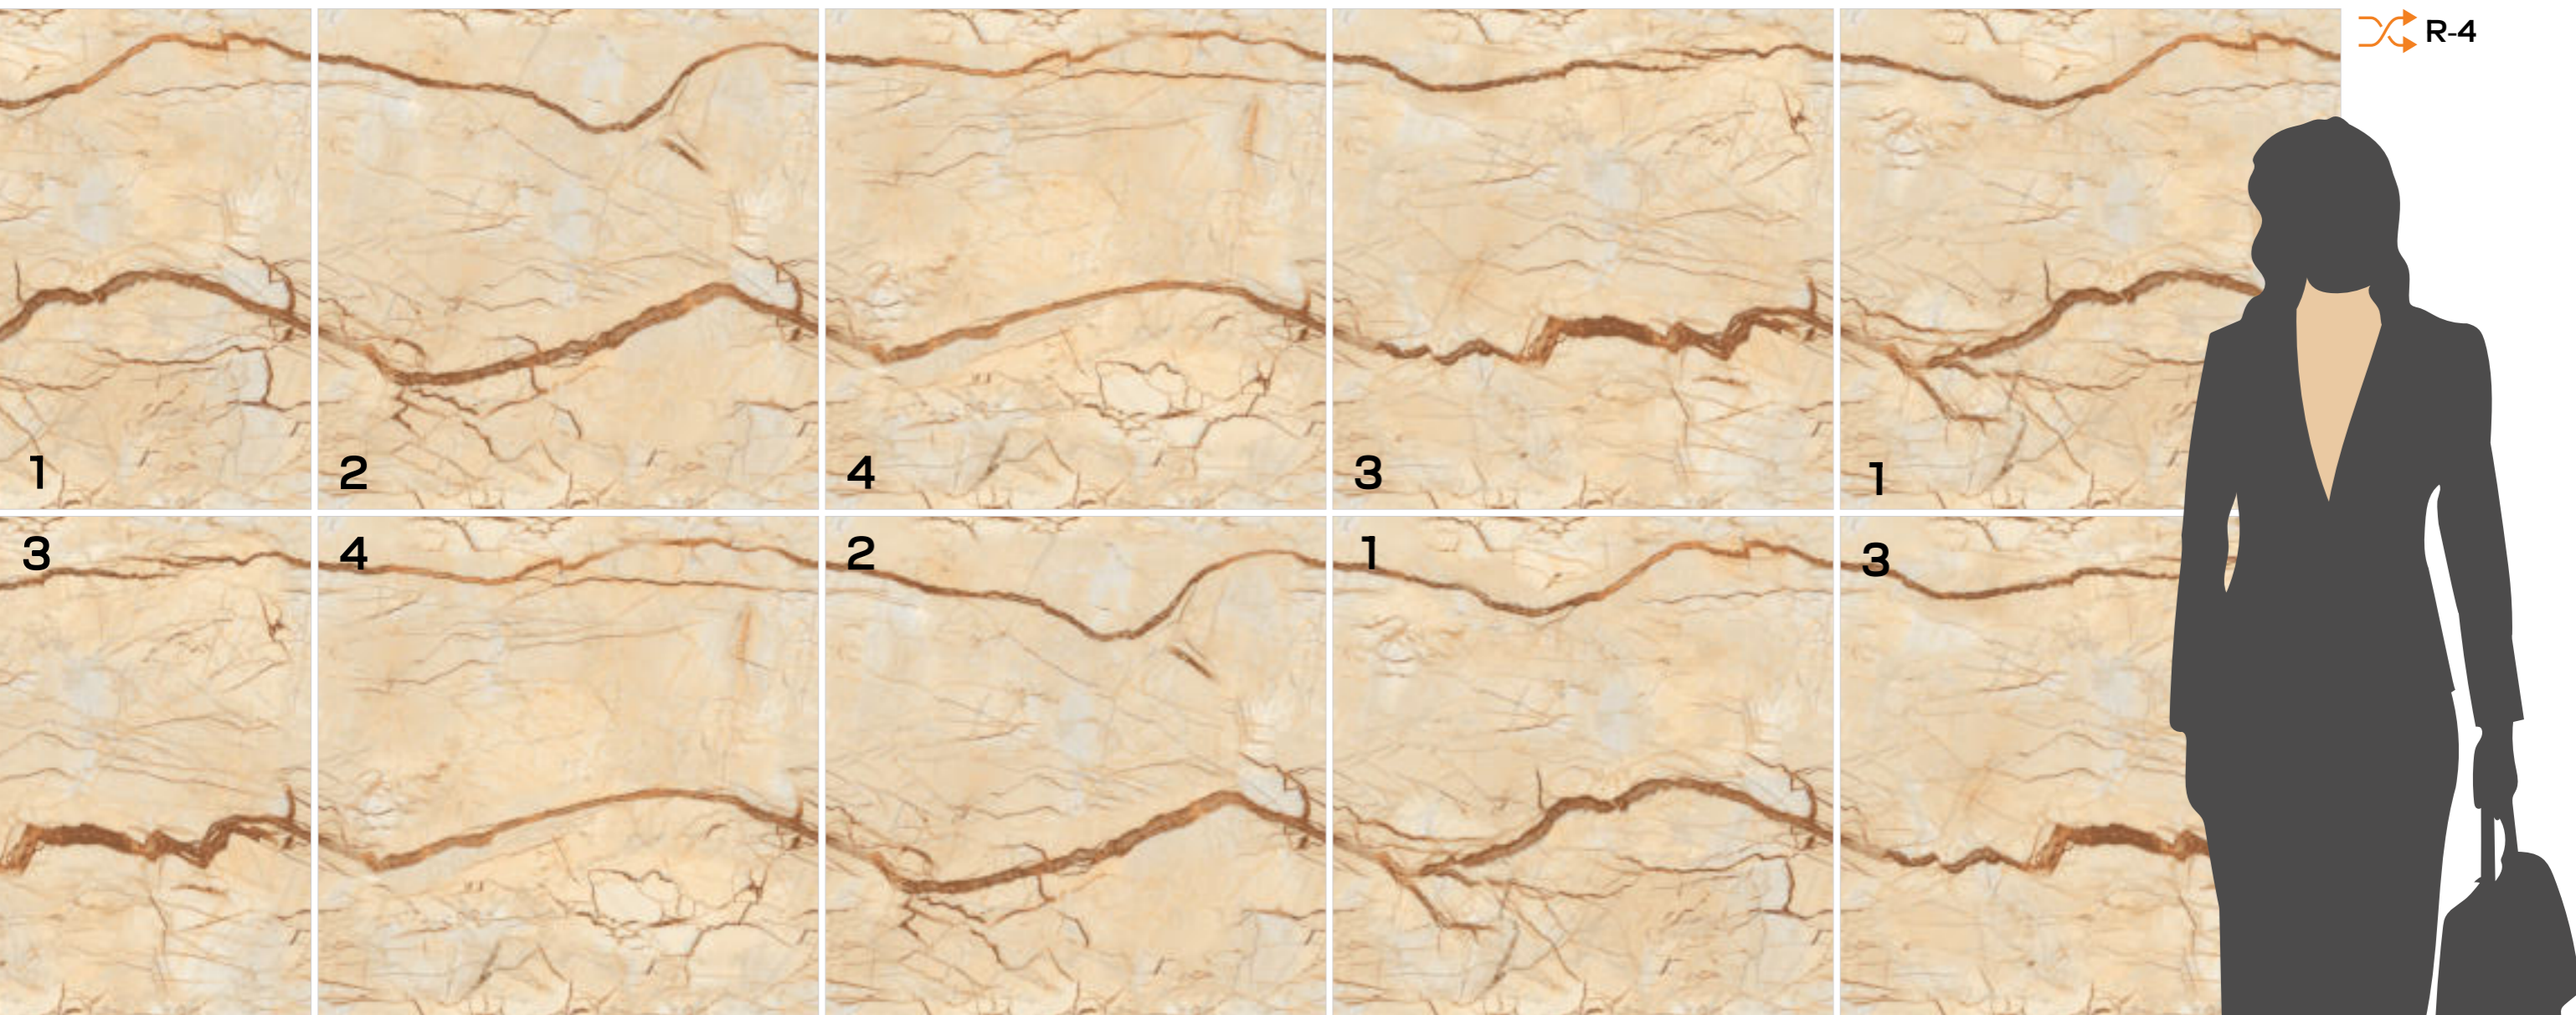

Continuum

INFINITE LOOP HARMONY

Model

END-13

Finish / Glossy Polished

Design / End-Match

600X
600MM