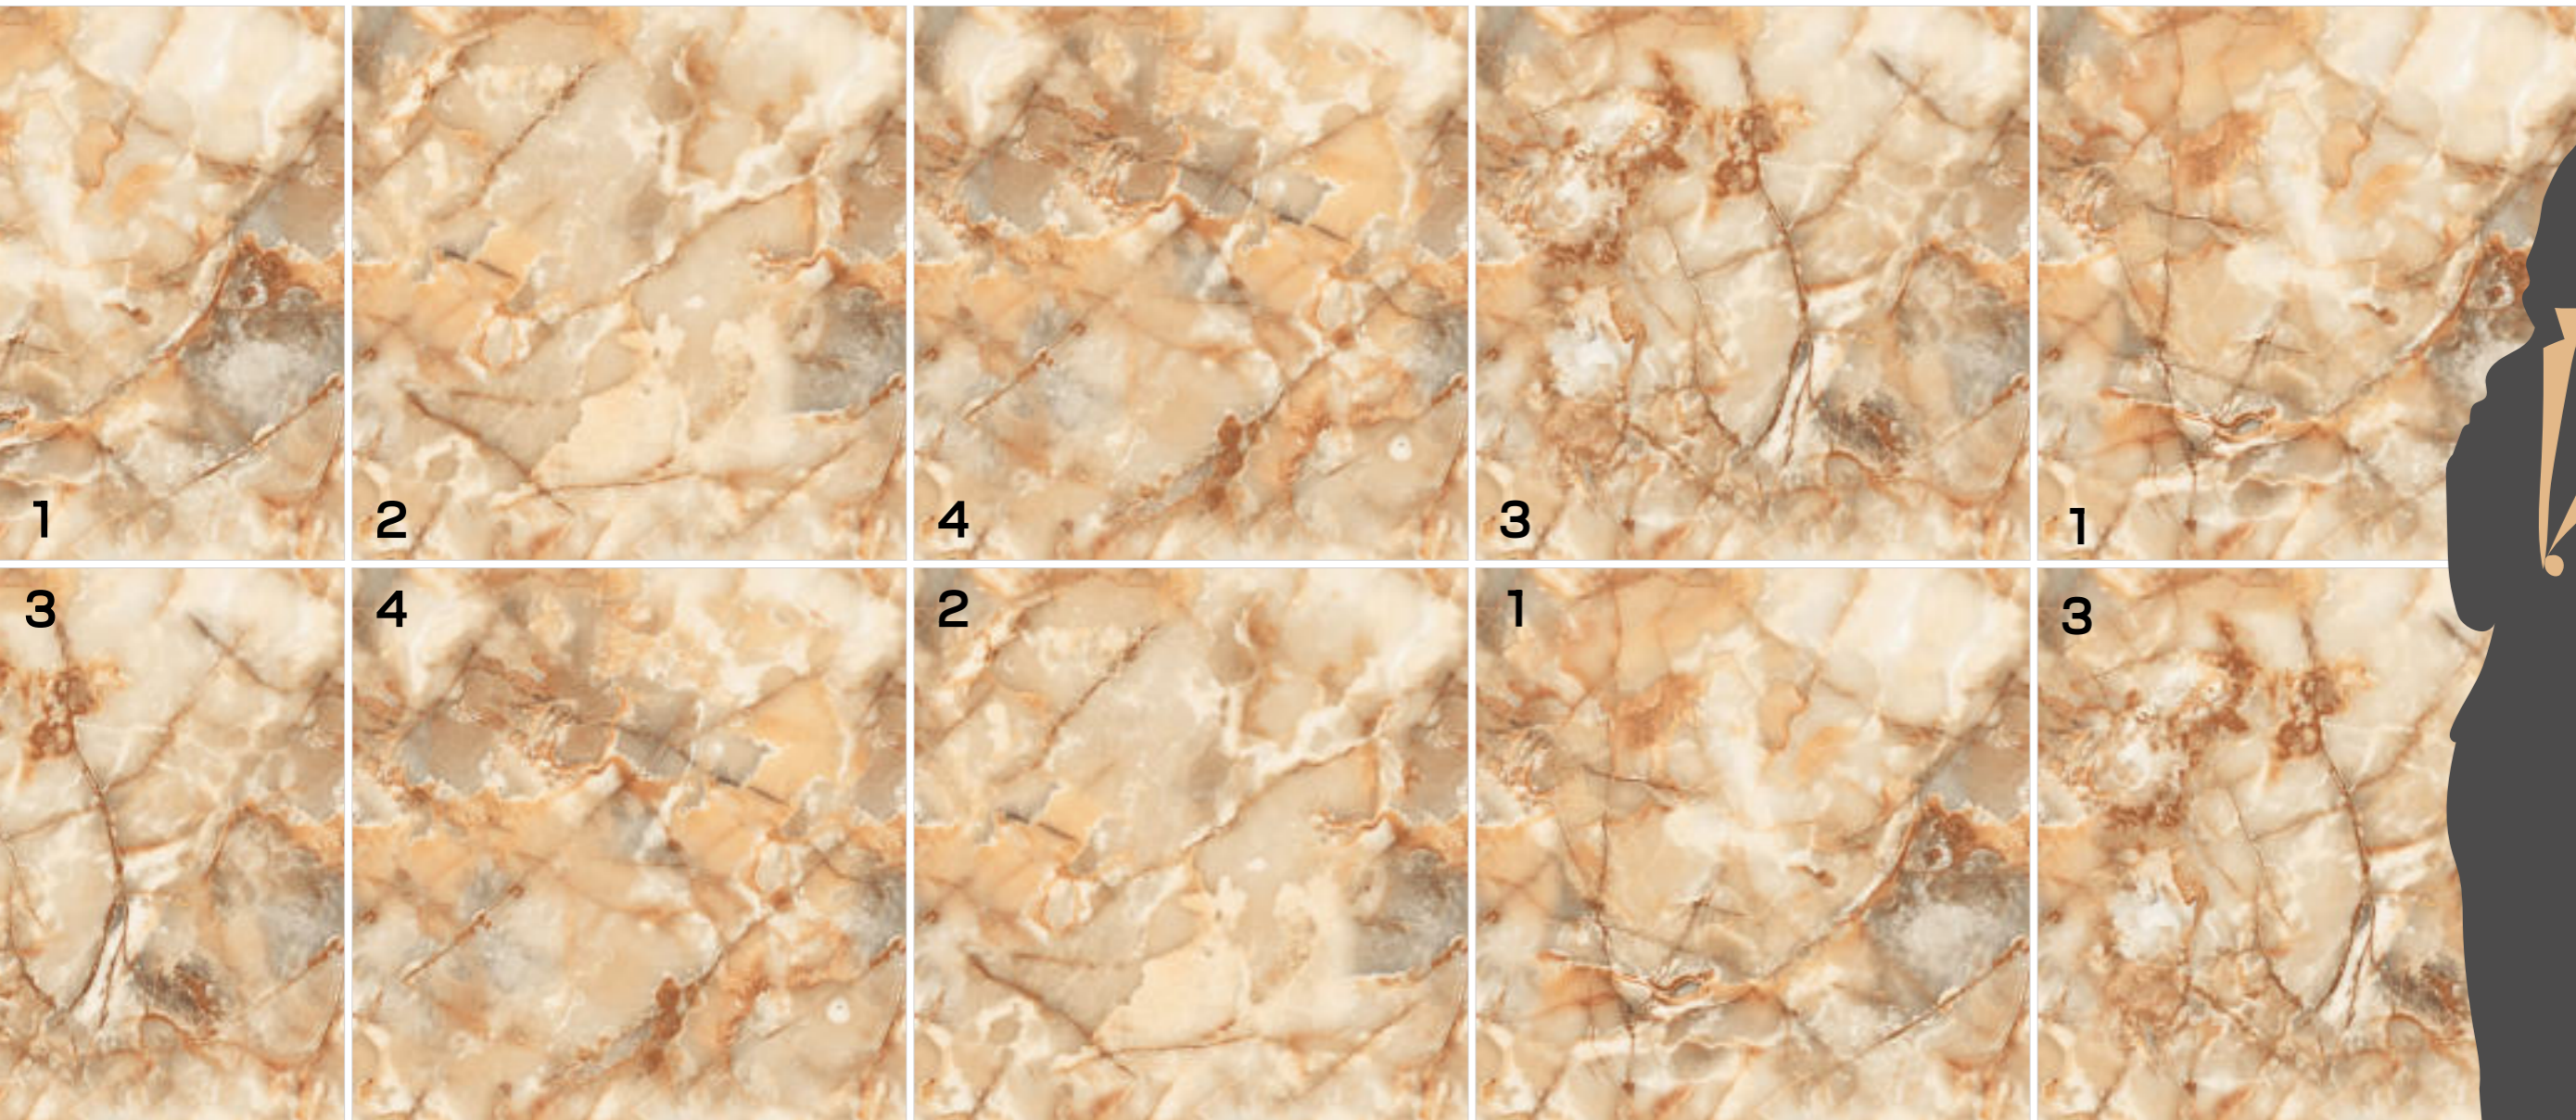

Continuum

INFINITE LOOP HARMONY

R-4