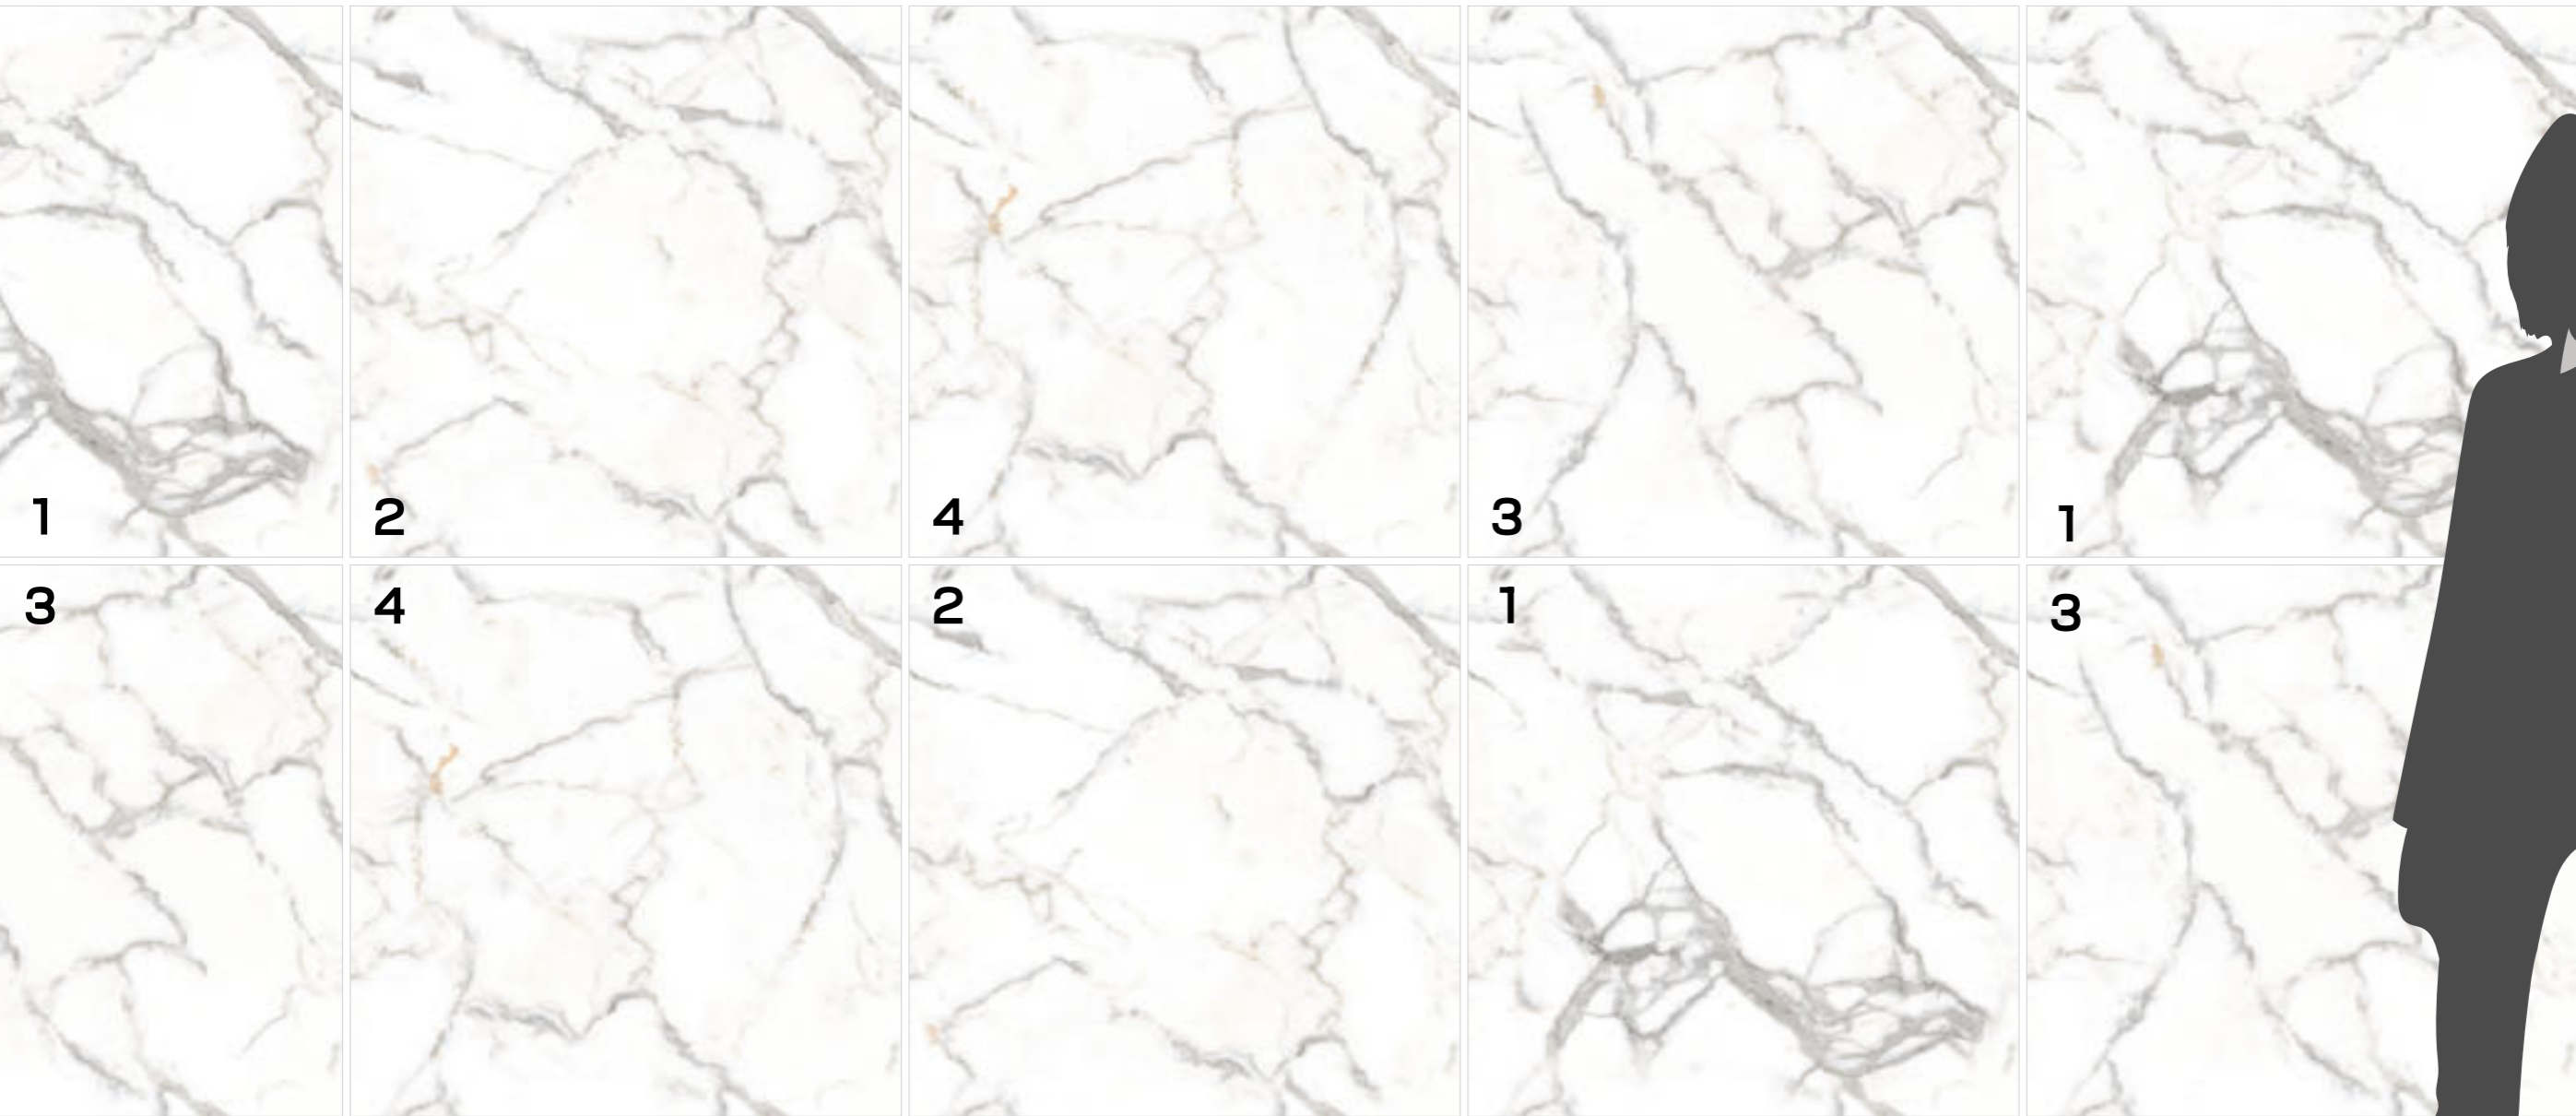

Continuum

INFINITE LOOP HARMONY

R-4