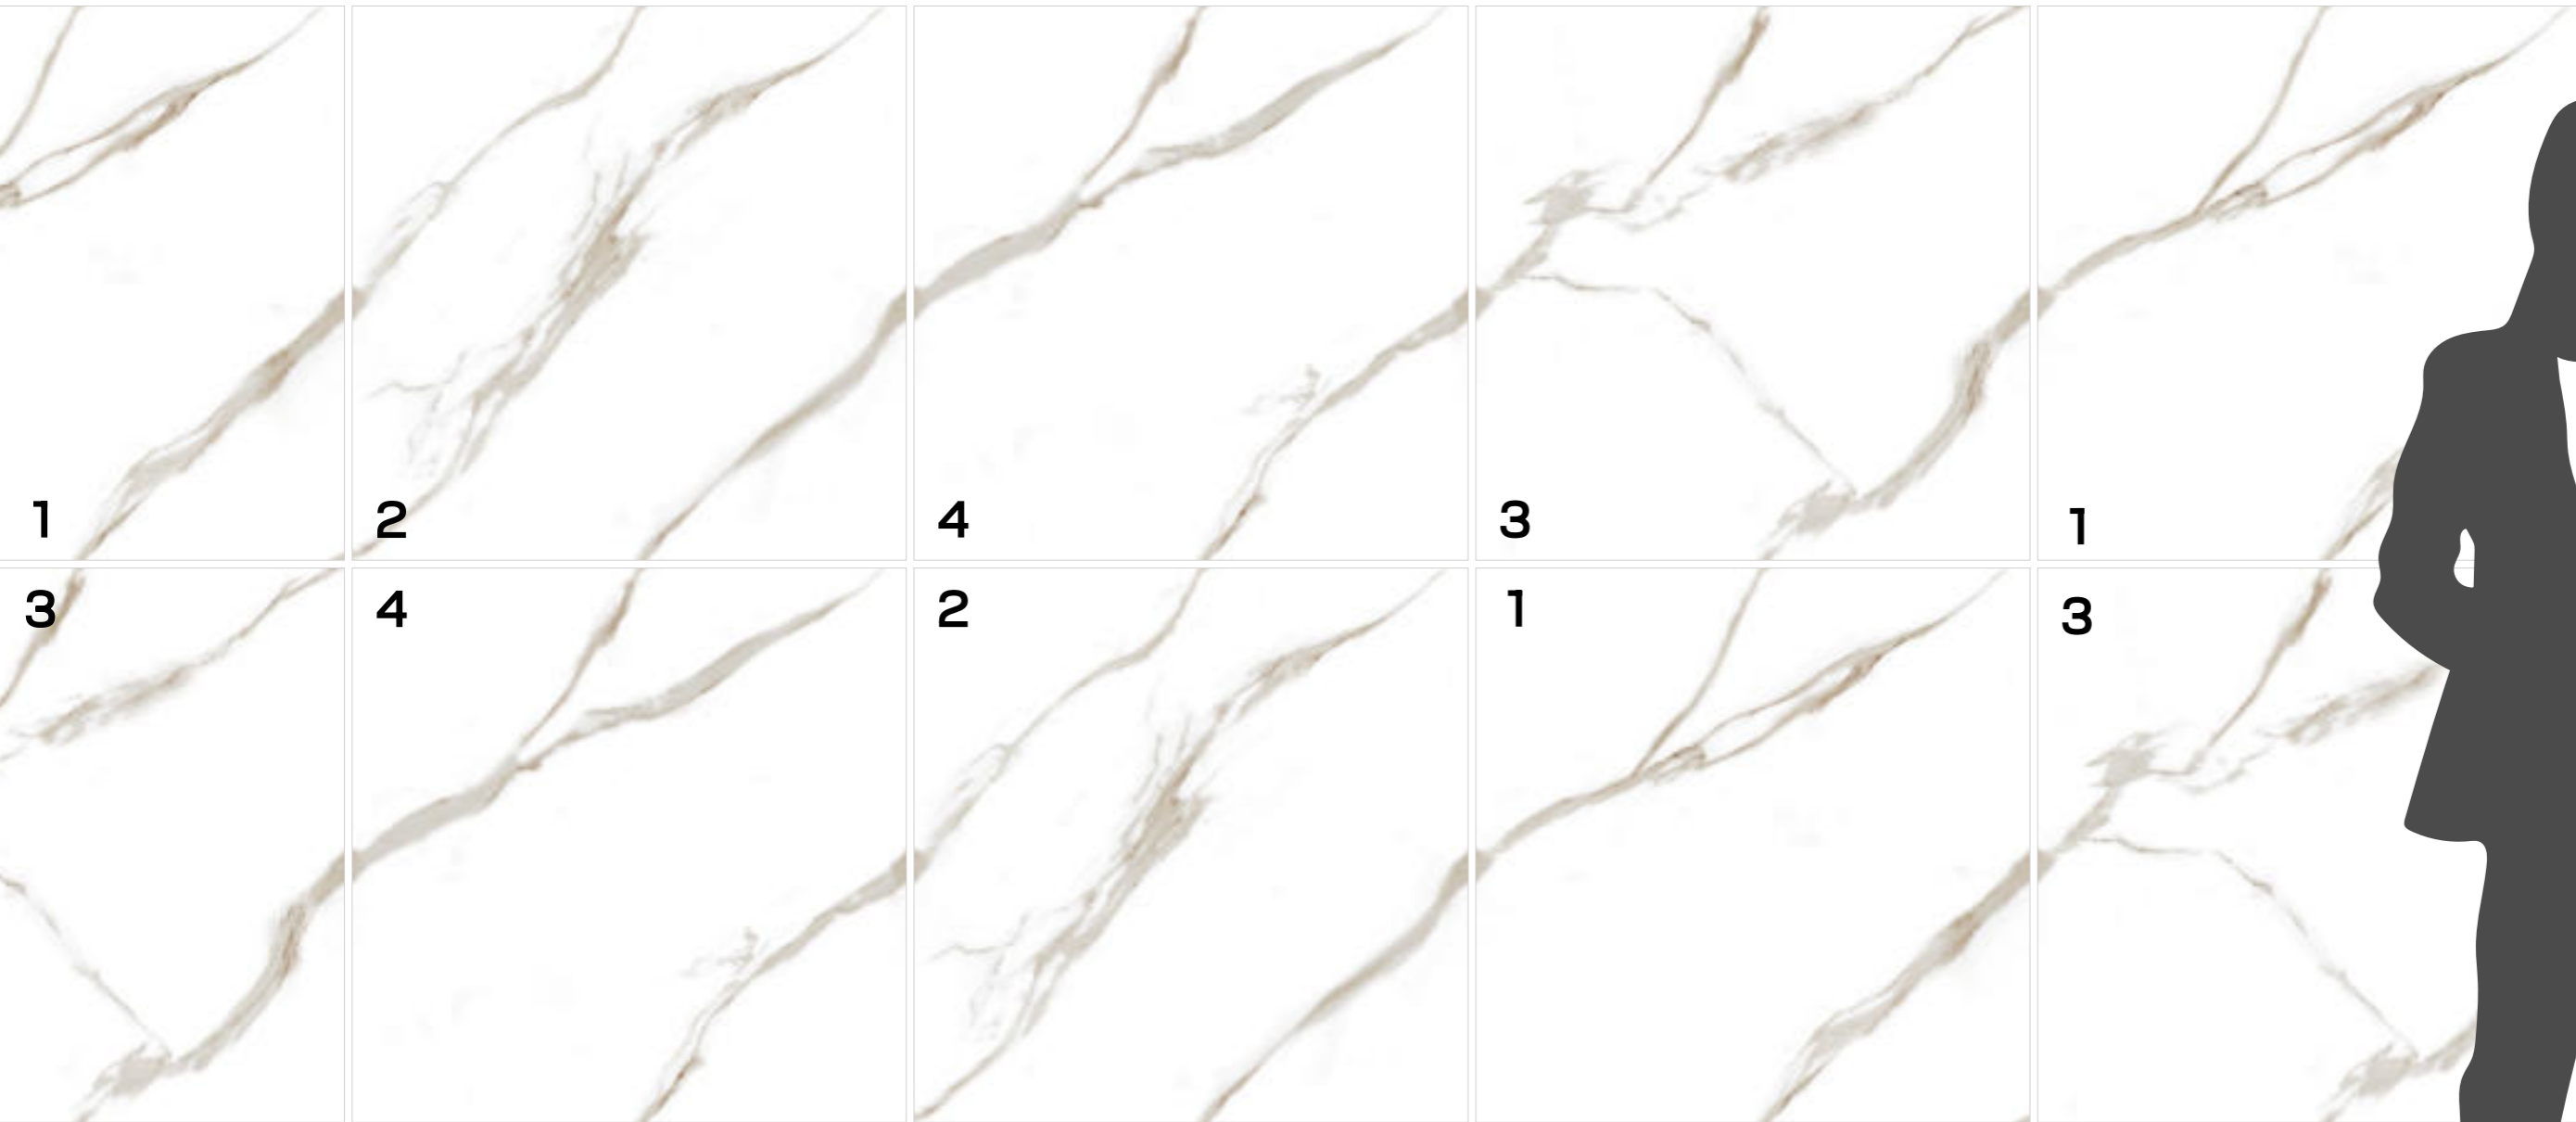

600X
600MM

Design Preview /
▶ **END-4**

**Technical
Characteristics**

Continuum

INFINITE LOOP HARMONY

 R-4

Model

END-7