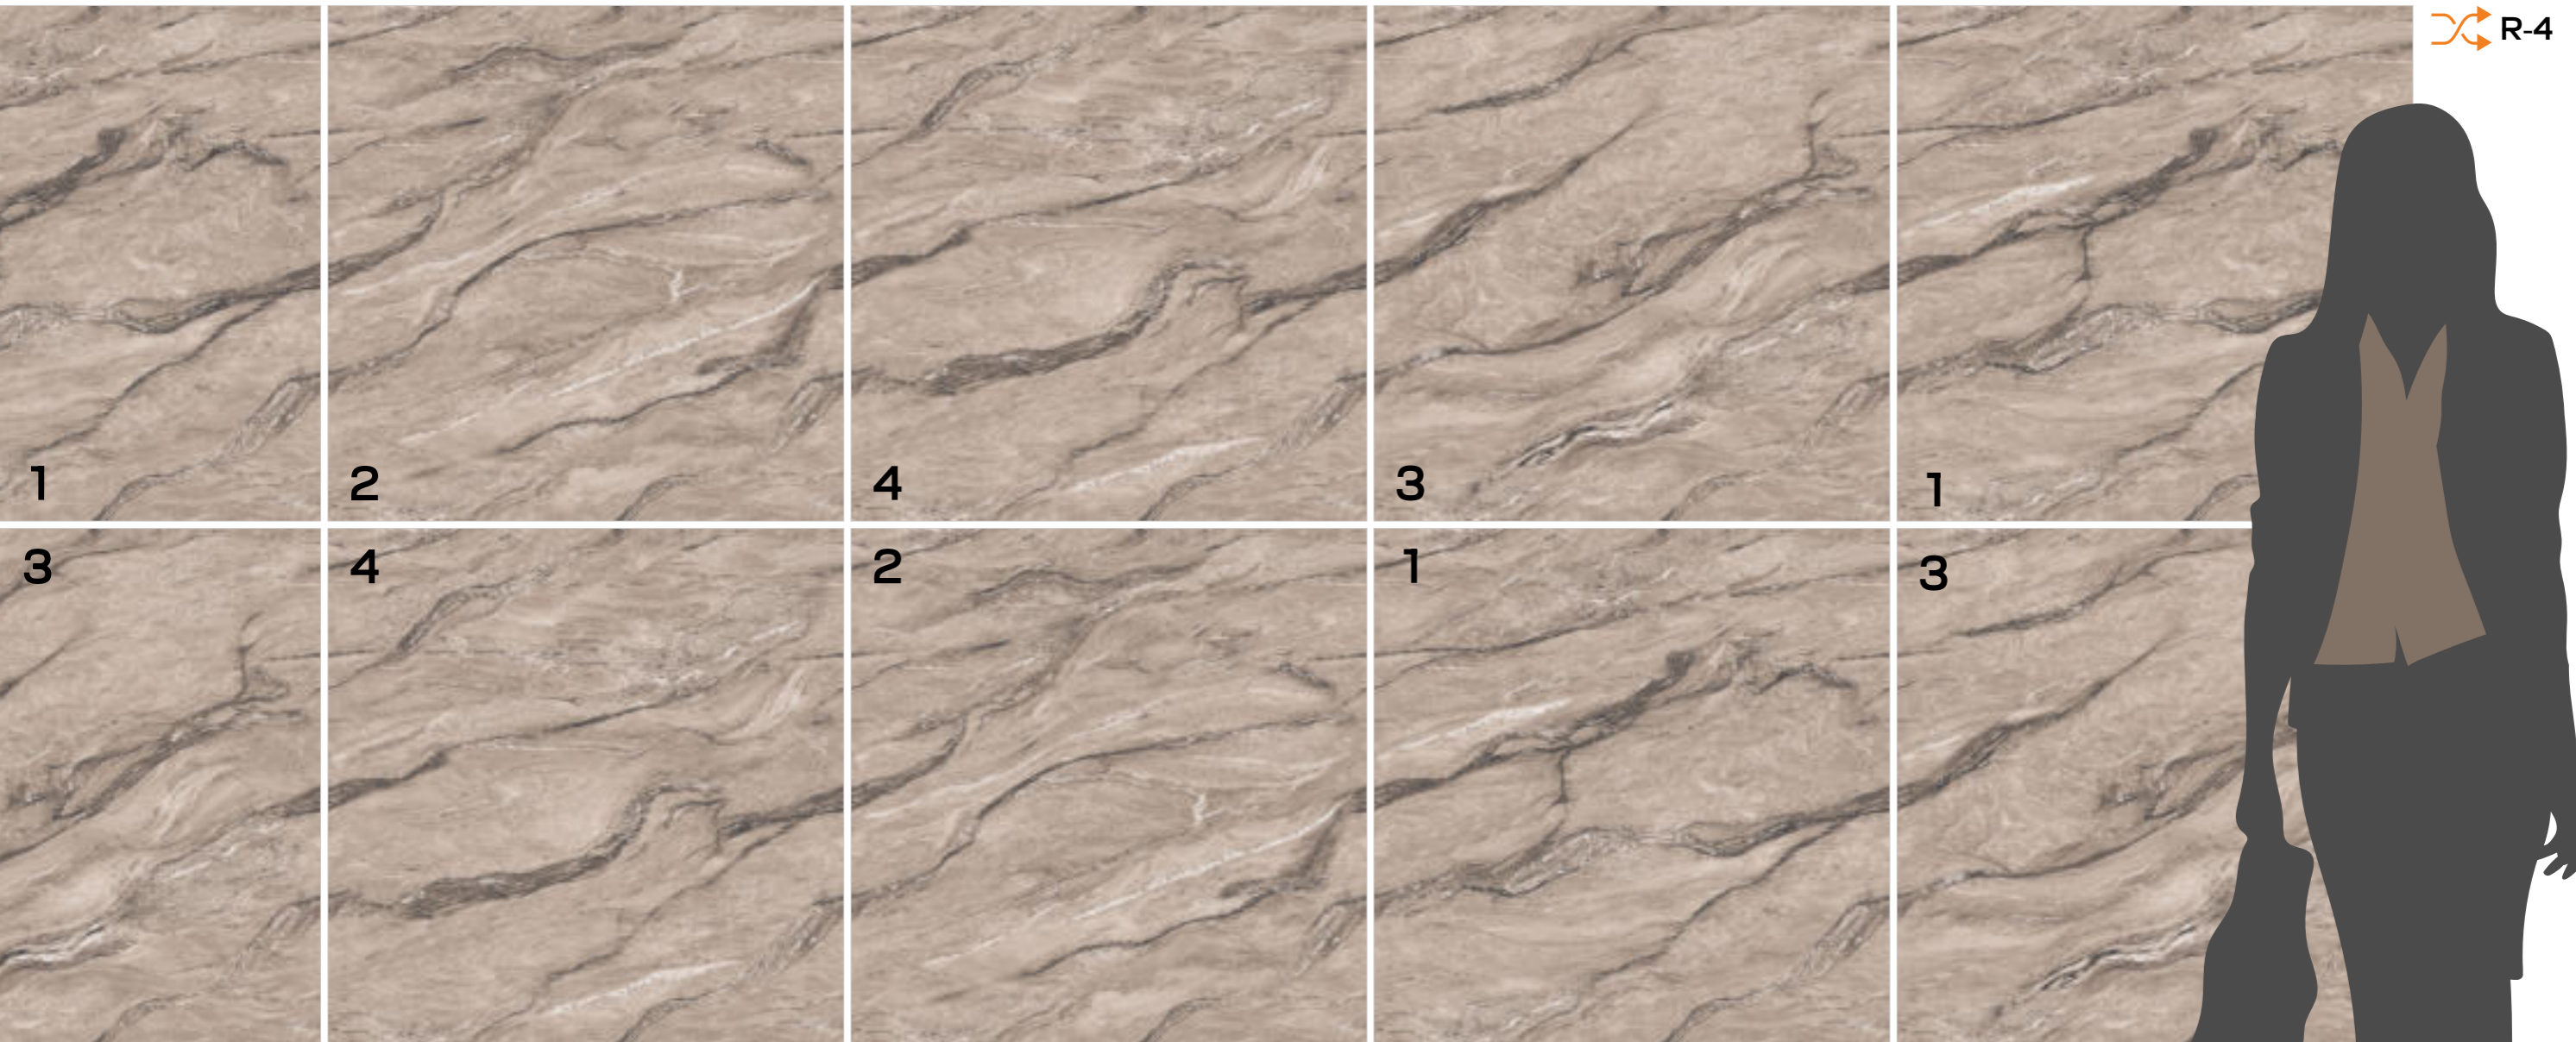

INFINITE LOOP HARMONY

Model

END-14

Finish / **Glossy Polished**

Design / **End-Match**

600X
600MM

Continuum

INFINITE LOOP HARMONY